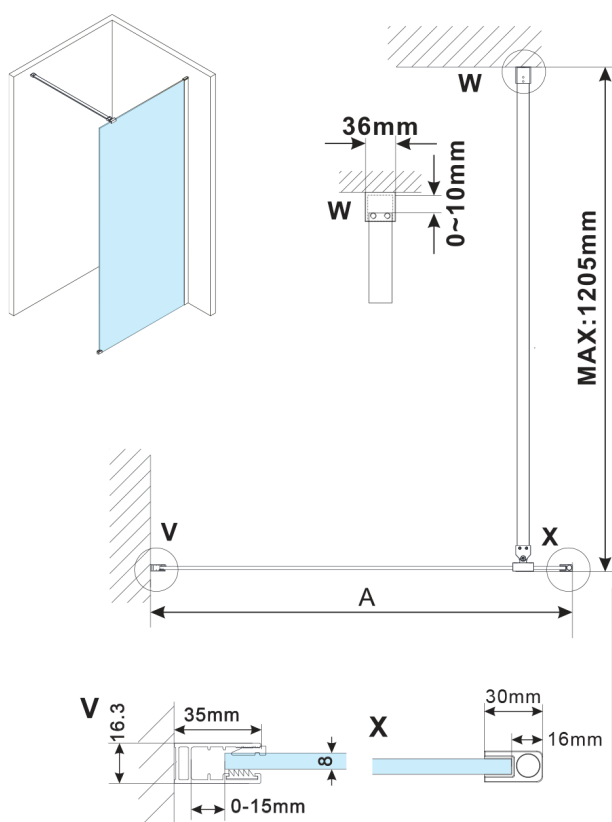

ESCA GOLD MATT Dusch-Glasteil, Wandmontage, Glas Marron, 1000 mm

Bestellcode: ES1510-04

Größe

Höhe: 2100 mm

Tiefe: 1000 mm

Eigenschaften

Garantie: 2 Jahre

Technisches Arbeitsblatt

MODEL	A,mm
ES1070, ES1170, ES1270, ES1370, ES1570	690~705
ES1080, ES1180, ES1280, ES1380, ES1580	790~805
ES1090, ES1190, ES1290, ES1390, ES1590	890~905
ES1010, ES1110, ES1210, ES1310, ES1510	990~1005
ES1011, ES1111, ES1211, ES1311, ES1511	1090~1105
ES1012, ES1112, ES1212, ES1312, ES1512	1190~1205
ES1013, ES1113, ES1213, ES1313, ES1513	1290~1305
ES1014, ES1114, ES1214, ES1314, ES1514	1390~1405
ES1015, ES1115, ES1215, ES1315, ES1515	1490~1505

MODEL	A,mm
ES1070, ES1170, ES1270, ES1370, ES1570	690-705
ES1080, ES1180, ES1280, ES1380, ES1580	790-805
ES1090, ES1190, ES1290, ES1390, ES1590	890-905
ES1010, ES1110, ES1210, ES1310, ES1510	990-1005
ES1011, ES1111, ES1211, ES1311, ES1511	1090-1105
ES1012, ES1112, ES1212, ES1312, ES1512	1190-1205