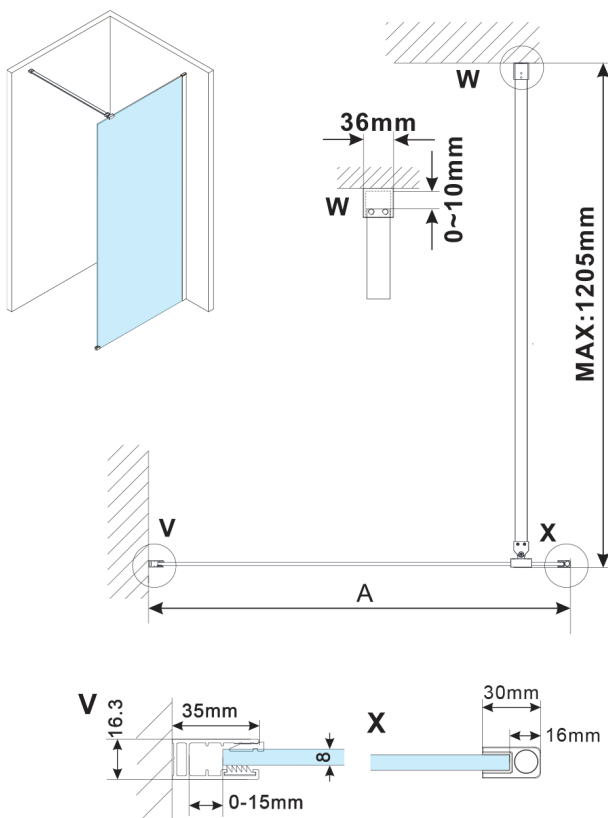

## ESCA GOLD MATT Dusch-Glasteil, Wandmontage, Glas Flute, 700 mm

Bestellcode: ES1370-04

### Größe

Höhe: 2100 mm

Tiefe: 700 mm

## Technisches Arbeitsblatt

MODEL	A,mm
ES1070, ES1170, ES1270, ES1370, ES1570	690~705
ES1080, ES1180, ES1280, ES1380, ES1580	790~805
ES1090, ES1190, ES1290, ES1390, ES1590	890~905
ES1010, ES1110, ES1210, ES1310, ES1510	990~1005
ES1011, ES1111, ES1211, ES1311, ES1511	1090~1105
ES1012, ES1112, ES1212, ES1312, ES1512	1190~1205
ES1013, ES1113, ES1213, ES1313, ES1513	1290~1305
ES1014, ES1114, ES1214, ES1314, ES1514	1390~1405
ES1015, ES1115, ES1215, ES1315, ES1515	1490~1505

MODEL	A,mm
ES1070,ES1170,ES1270,ES1370,ES1570	690-705
ES1080,ES1180,ES1280,ES1380,ES1580	790-805
ES1090,ES1190,ES1290,ES1390,ES1590	890-905
ES1010,ES1110,ES1210,ES1310,ES1510	990-1005
ES1011,ES1111,ES1211,ES1311,ES1511	1090-1105
ES1012,ES1112,ES1212,ES1312,ES1512	1190-1205