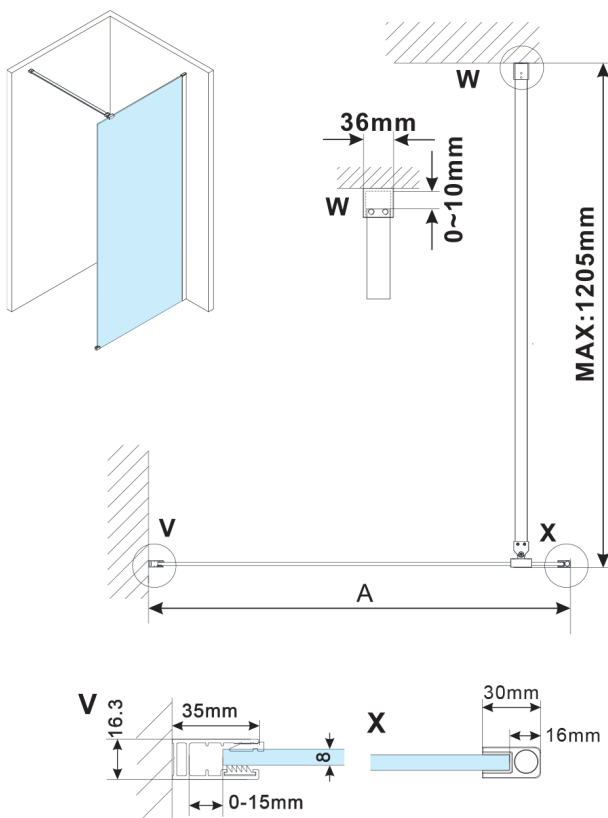

## ESCA GOLD MATT Dusch-Glasteil, Wandmontage, Glas Flute, 1300 mm

Bestellcode: ES1313-04

### Größe

Höhe: 2100 mm

Tiefe: 1300 mm

## Technisches Arbeitsblatt

MODEL	A, mm
ES1070, ES1170, ES1270, ES1370, ES1570	690~705
ES1080, ES1180, ES1280, ES1380, ES1580	790~805
ES1090, ES1190, ES1290, ES1390, ES1590	890~905
ES1010, ES1110, ES1210, ES1310, ES1510	990~1005
ES1011, ES1111, ES1211, ES1311, ES1511	1090~1105
ES1012, ES1112, ES1212, ES1312, ES1512	1190~1205
ES1013, ES1113, ES1213, ES1313, ES1513	1290~1305
ES1014, ES1114, ES1214, ES1314, ES1514	1390~1405
ES1015, ES1115, ES1215, ES1315, ES1515	1490~1505