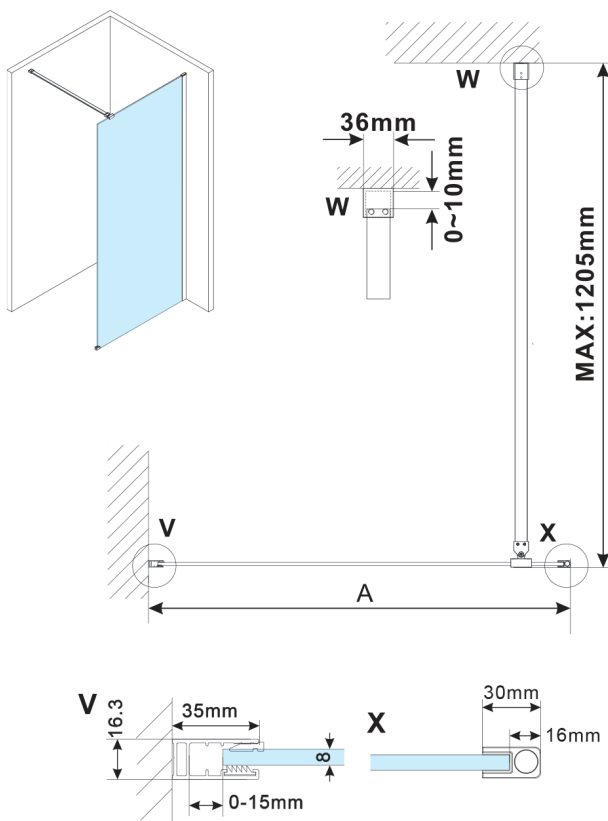

## ESCA WHITE MATT Dusch-Glasteil, Wandmontage, Glas Marron, 1400 mm

Bestellcode: ES1514-03

### Größe

Höhe: 2100 mm

Tiefe: 1400 mm

## Technisches Arbeitsblatt

MODEL	A, mm
ES1070, ES1170, ES1270, ES1370, ES1570	690~705
ES1080, ES1180, ES1280, ES1380, ES1580	790~805
ES1090, ES1190, ES1290, ES1390, ES1590	890~905
ES1010, ES1110, ES1210, ES1310, ES1510	990~1005
ES1011, ES1111, ES1211, ES1311, ES1511	1090~1105
ES1012, ES1112, ES1212, ES1312, ES1512	1190~1205
ES1013, ES1113, ES1213, ES1313, ES1513	1290~1305
ES1014, ES1114, ES1214, ES1314, ES1514	1390~1405
ES1015, ES1115, ES1215, ES1315, ES1515	1490~1505