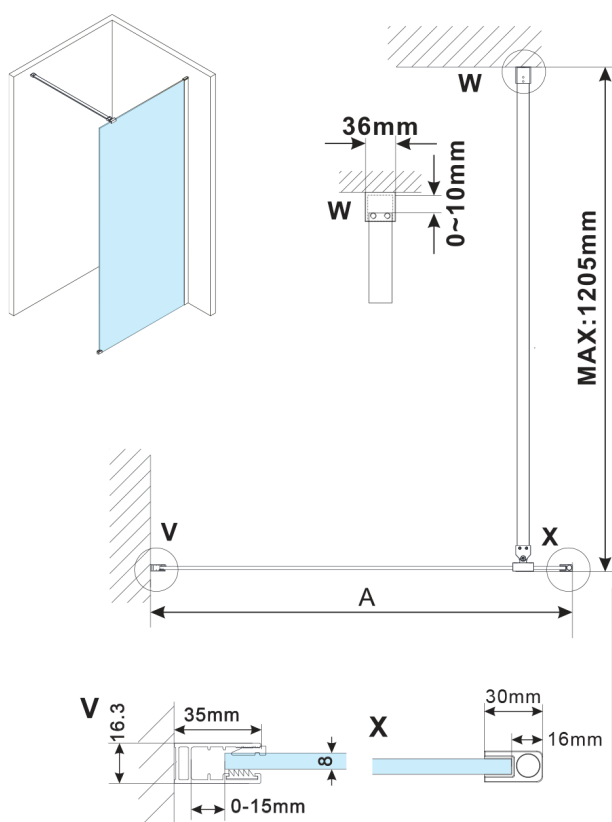

ESCA WHITE MATT Dusch-Glasteil, Wandmontage, Glas Marron, 1300 mm

Bestellcode: ES1513-03

Größe

Höhe: 2100 mm

Tiefe: 1300 mm

Eigenschaften

Garantie: 2 Jahre

Technisches Arbeitsblatt

MODEL	A,mm
ES1070, ES1170, ES1270, ES1370, ES1570	690~705
ES1080, ES1180, ES1280, ES1380, ES1580	790~805
ES1090, ES1190, ES1290, ES1390, ES1590	890~905
ES1010, ES1110, ES1210, ES1310, ES1510	990~1005
ES1011, ES1111, ES1211, ES1311, ES1511	1090~1105
ES1012, ES1112, ES1212, ES1312, ES1512	1190~1205
ES1013, ES1113, ES1213, ES1313, ES1513	1290~1305
ES1014, ES1114, ES1214, ES1314, ES1514	1390~1405
ES1015, ES1115, ES1215, ES1315, ES1515	1490~1505