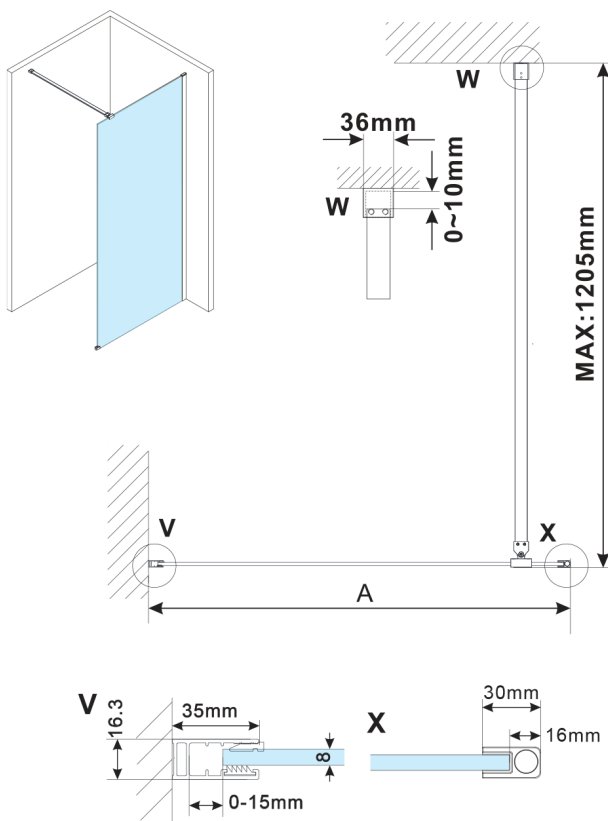

## ESCA WHITE MATT Dusch-Glasteil, Wandmontage, Glas Marron, 1000 mm

Bestellcode: ES1510-03

### Größe

Höhe: 2100 mm

Tiefe: 1000 mm

## Technisches Arbeitsblatt

MODEL	A,mm
ES1070, ES1170, ES1270, ES1370, ES1570	690~705
ES1080, ES1180, ES1280, ES1380, ES1580	790~805
ES1090, ES1190, ES1290, ES1390, ES1590	890~905
ES1010, ES1110, ES1210, ES1310, ES1510	990~1005
ES1011, ES1111, ES1211, ES1311, ES1511	1090~1105
ES1012, ES1112, ES1212, ES1312, ES1512	1190~1205
ES1013, ES1113, ES1213, ES1313, ES1513	1290~1305
ES1014, ES1114, ES1214, ES1314, ES1514	1390~1405
ES1015, ES1115, ES1215, ES1315, ES1515	1490~1505

MODEL	A,mm
ES1070,ES1170,ES1270,ES1370,ES1570	690-705
ES1080,ES1180,ES1280,ES1380,ES1580	790-805
ES1090,ES1190,ES1290,ES1390,ES1590	890-905
ES1010,ES1110,ES1210,ES1310,ES1510	990-1005
ES1011,ES1111,ES1211,ES1311,ES1511	1090-1105
ES1012,ES1112,ES1212,ES1312,ES1512	1190-1205