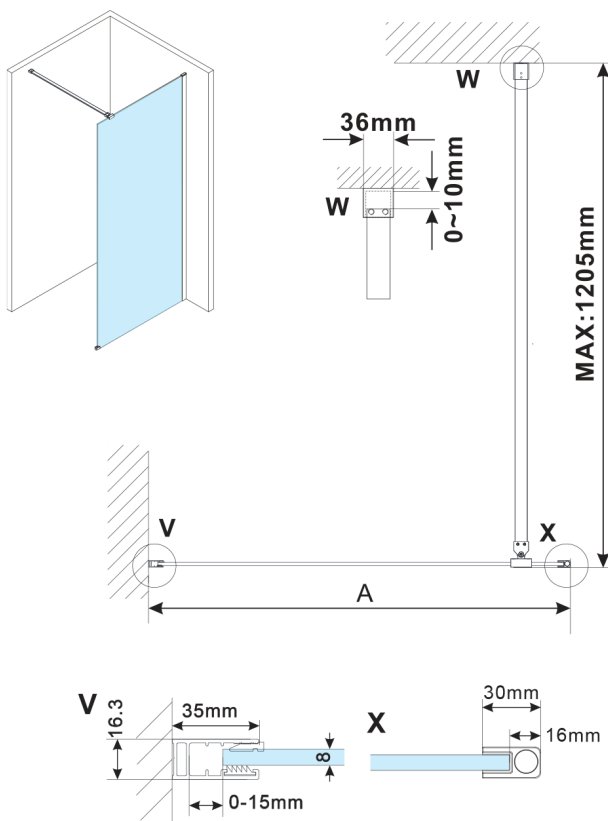

ESCA CHROME Dusch-Glasteil, Wandmontage, glas Flute, 1300 mm

Bestellcode: ES1313-01

Größe

Höhe: 2100 mm

Tiefe: 1300 mm

Eigenschaften

Garantie: 2 Jahre

Technisches Arbeitsblatt

MODEL	A,mm
ES1070, ES1170, ES1270, ES1370, ES1570	690~705
ES1080, ES1180, ES1280, ES1380, ES1580	790~805
ES1090, ES1190, ES1290, ES1390, ES1590	890~905
ES1010, ES1110, ES1210, ES1310, ES1510	990~1005
ES1011, ES1111, ES1211, ES1311, ES1511	1090~1105
ES1012, ES1112, ES1212, ES1312, ES1512	1190~1205
ES1013, ES1113, ES1213, ES1313, ES1513	1290~1305
ES1014, ES1114, ES1214, ES1314, ES1514	1390~1405
ES1015, ES1115, ES1215, ES1315, ES1515	1490~1505