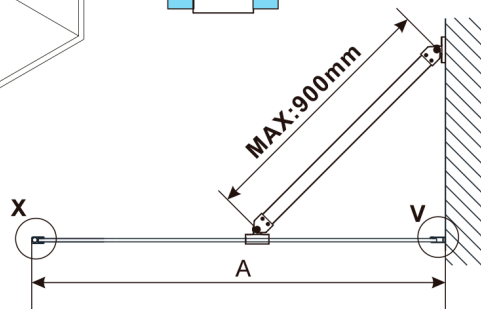

ESCA CHROME Dusch-Glasteil, Wandmontage, graues Glas, 1200 mm

Bestellcode: ES1212-01

Größe

Höhe: 2100 mm

Tiefe: 1200 mm

Eigenschaften

Garantie: 2 Jahre

Technisches Arbeitsblatt

MODEL	A,mm
ES1070, ES1170, ES1270, ES1370, ES1570	690~705
ES1080, ES1180, ES1280, ES1380, ES1580	790~805
ES1090, ES1190, ES1290, ES1390, ES1590	890~905
ES1010, ES1110, ES1210, ES1310, ES1510	990~1005
ES1011, ES1111, ES1211, ES1311, ES1511	1090~1105
ES1012, ES1112, ES1212, ES1312, ES1512	1190~1205
ES1013, ES1113, ES1213, ES1313, ES1513	1290~1305
ES1014, ES1114, ES1214, ES1314, ES1514	1390~1405
ES1015, ES1115, ES1215, ES1315, ES1515	1490~1505

MODEL	A,mm
ES1070, ES1170, ES1270, ES1370, ES1570	690-705
ES1080, ES1180, ES1280, ES1380, ES1580	790-805
ES1090, ES1190, ES1290, ES1390, ES1590	890-905
ES1010, ES1110, ES1210, ES1310, ES1510	990-1005
ES1011, ES1111, ES1211, ES1311, ES1511	1090-1105
ES1012, ES1112, ES1212, ES1312, ES1512	1190-1205