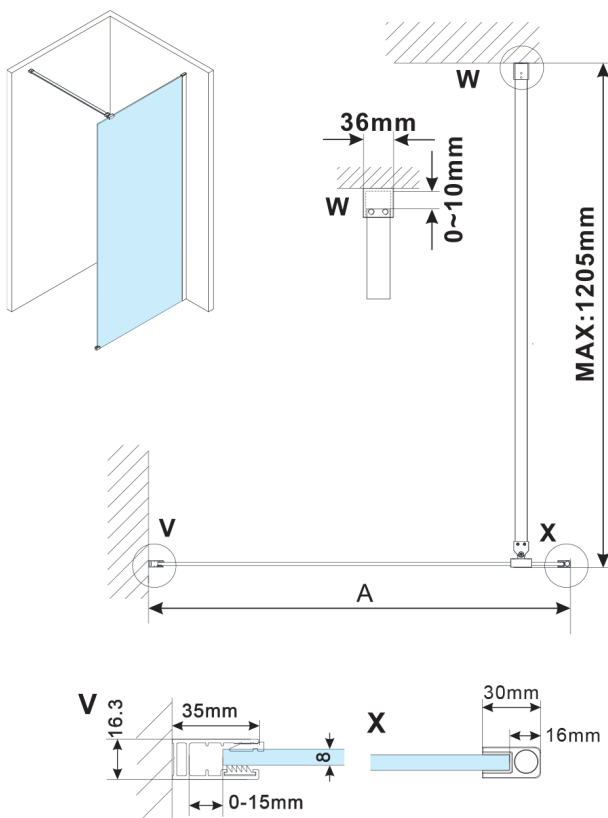

ESCA CHROME Dusch-Glasteil, Wandmontage, graues Glas, 1200 mm

Bestellcode: ES1212-01

Größe

Höhe: 2100 mm

Tiefe: 1200 mm

Eigenschaften

Garantie: 2 Jahre

Technisches Arbeitsblatt

MODEL	A,mm
ES1070, ES1170, ES1270, ES1370, ES1570	690~705
ES1080, ES1180, ES1280, ES1380, ES1580	790~805
ES1090, ES1190, ES1290, ES1390, ES1590	890~905
ES1010, ES1110, ES1210, ES1310, ES1510	990~1005
ES1011, ES1111, ES1211, ES1311, ES1511	1090~1105
ES1012, ES1112, ES1212, ES1312, ES1512	1190~1205
ES1013, ES1113, ES1213, ES1313, ES1513	1290~1305
ES1014, ES1114, ES1214, ES1314, ES1514	1390~1405
ES1015, ES1115, ES1215, ES1315, ES1515	1490~1505

MODEL	A,mm
ES1070, ES1170, ES1270, ES1370, ES1570	690-705
ES1080, ES1180, ES1280, ES1380, ES1580	790-805
ES1090, ES1190, ES1290, ES1390, ES1590	890-905
ES1010, ES1110, ES1210, ES1310, ES1510	990-1005
ES1011, ES1111, ES1211, ES1311, ES1511	1090-1105
ES1012, ES1112, ES1212, ES1312, ES1512	1190-1205