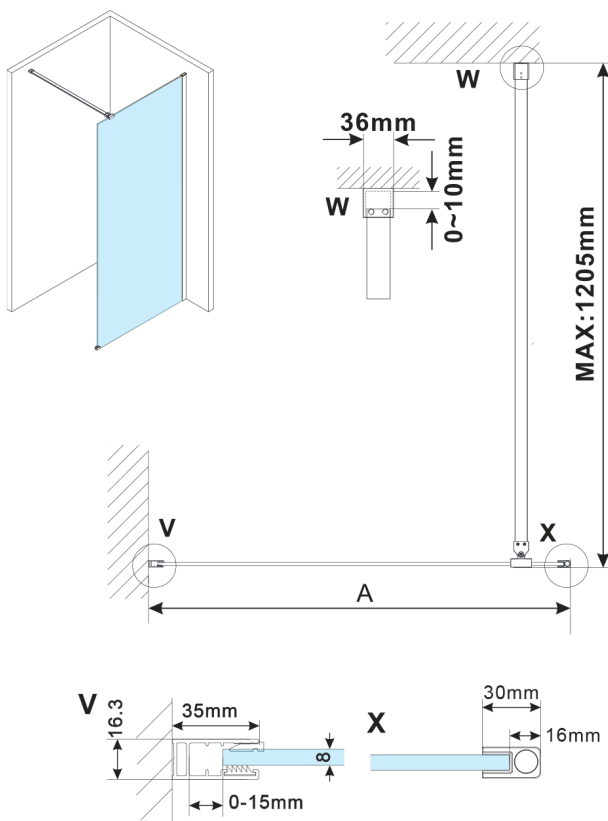

ESCA BLACK MATT Dusch-Glasteil, Wandmontage, glas Marron, 1200 mm

Bestellcode: ES1512-02

Größe

Höhe: 2100 mm

Tiefe: 1200 mm

Eigenschaften

Garantie: 2 Jahre

Technisches Arbeitsblatt

MODEL	A,mm
ES1070, ES1170, ES1270, ES1370, ES1570	690~705
ES1080, ES1180, ES1280, ES1380, ES1580	790~805
ES1090, ES1190, ES1290, ES1390, ES1590	890~905
ES1010, ES1110, ES1210, ES1310, ES1510	990~1005
ES1011, ES1111, ES1211, ES1311, ES1511	1090~1105
ES1012, ES1112, ES1212, ES1312, ES1512	1190~1205
ES1013, ES1113, ES1213, ES1313, ES1513	1290~1305
ES1014, ES1114, ES1214, ES1314, ES1514	1390~1405
ES1015, ES1115, ES1215, ES1315, ES1515	1490~1505

MODEL	A,mm
ES1070, ES1170, ES1270, ES1370, ES1570	690-705
ES1080, ES1180, ES1280, ES1380, ES1580	790-805
ES1090, ES1190, ES1290, ES1390, ES1590	890-905
ES1010, ES1110, ES1210, ES1310, ES1510	990-1005
ES1011, ES1111, ES1211, ES1311, ES1511	1090-1105
ES1012, ES1112, ES1212, ES1312, ES1512	1190-1205