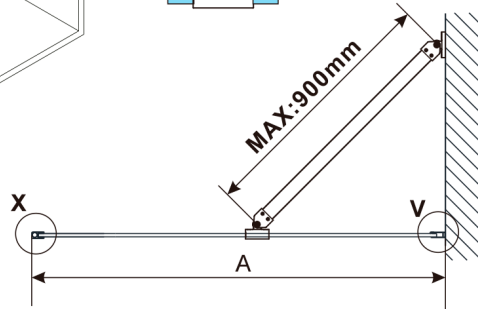

ESCA BLACK MATT Dusch-Glasteil, Wandmontage, glas Marron, 1200 mm

Bestellcode: ES1512-02

Größe

Höhe: 2100 mm

Tiefe: 1200 mm

Eigenschaften

Garantie: 2 Jahre

Technisches Arbeitsblatt

MODEL	A,mm
ES1070, ES1170, ES1270, ES1370, ES1570	690~705
ES1080, ES1180, ES1280, ES1380, ES1580	790~805
ES1090, ES1190, ES1290, ES1390, ES1590	890~905
ES1010, ES1110, ES1210, ES1310, ES1510	990~1005
ES1011, ES1111, ES1211, ES1311, ES1511	1090~1105
ES1012, ES1112, ES1212, ES1312, ES1512	1190~1205
ES1013, ES1113, ES1213, ES1313, ES1513	1290~1305
ES1014, ES1114, ES1214, ES1314, ES1514	1390~1405
ES1015, ES1115, ES1215, ES1315, ES1515	1490~1505

MODEL	A,mm
ES1070, ES1170, ES1270, ES1370, ES1570	690-705
ES1080, ES1180, ES1280, ES1380, ES1580	790-805
ES1090, ES1190, ES1290, ES1390, ES1590	890-905
ES1010, ES1110, ES1210, ES1310, ES1510	990-1005
ES1011, ES1111, ES1211, ES1311, ES1511	1090-1105
ES1012, ES1112, ES1212, ES1312, ES1512	1190-1205