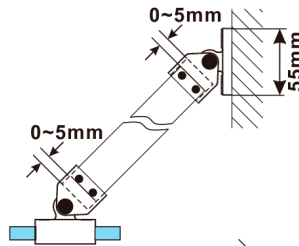

ESCA BLACK MATT Dusch-Glasteil, Wandmontage, glas Marron, 1200 mm

Bestellcode: ES1512-02

Größe

Höhe: 2100 mm

Tiefe: 1200 mm

Eigenschaften

Garantie: 2 Jahre

Technisches Arbeitsblatt

MODEL	A,mm
ES1070, ES1170, ES1270, ES1370, ES1570	690~705
ES1080, ES1180, ES1280, ES1380, ES1580	790~805
ES1090, ES1190, ES1290, ES1390, ES1590	890~905
ES1010, ES1110, ES1210, ES1310, ES1510	990~1005
ES1011, ES1111, ES1211, ES1311, ES1511	1090~1105
ES1012, ES1112, ES1212, ES1312, ES1512	1190~1205
ES1013, ES1113, ES1213, ES1313, ES1513	1290~1305
ES1014, ES1114, ES1214, ES1314, ES1514	1390~1405
ES1015, ES1115, ES1215, ES1315, ES1515	1490~1505

MODEL	A,mm
ES1070, ES1170, ES1270, ES1370, ES1570	690-705
ES1080, ES1180, ES1280, ES1380, ES1580	790-805
ES1090, ES1190, ES1290, ES1390, ES1590	890-905
ES1010, ES1110, ES1210, ES1310, ES1510	990-1005
ES1011, ES1111, ES1211, ES1311, ES1511	1090-1105
ES1012, ES1112, ES1212, ES1312, ES1512	1190-1205