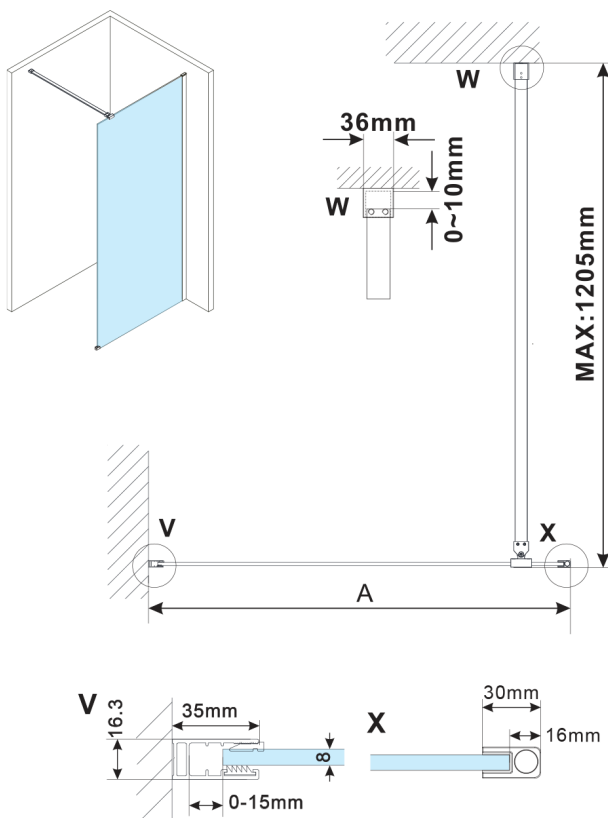

ESCA BLACK MATT Dusch-Glasteil, Wandmontage, glas Flute, 1500 mm

Bestellcode: ES1315-02

Größe

Höhe: 2100 mm

Tiefe: 1500 mm

Eigenschaften

Garantie: 2 Jahre

Technisches Arbeitsblatt

MODEL	A, mm
ES1070, ES1170, ES1270, ES1370, ES1570	690~705
ES1080, ES1180, ES1280, ES1380, ES1580	790~805
ES1090, ES1190, ES1290, ES1390, ES1590	890~905
ES1010, ES1110, ES1210, ES1310, ES1510	990~1005
ES1011, ES1111, ES1211, ES1311, ES1511	1090~1105
ES1012, ES1112, ES1212, ES1312, ES1512	1190~1205
ES1013, ES1113, ES1213, ES1313, ES1513	1290~1305
ES1014, ES1114, ES1214, ES1314, ES1514	1390~1405
ES1015, ES1115, ES1215, ES1315, ES1515	1490~1505