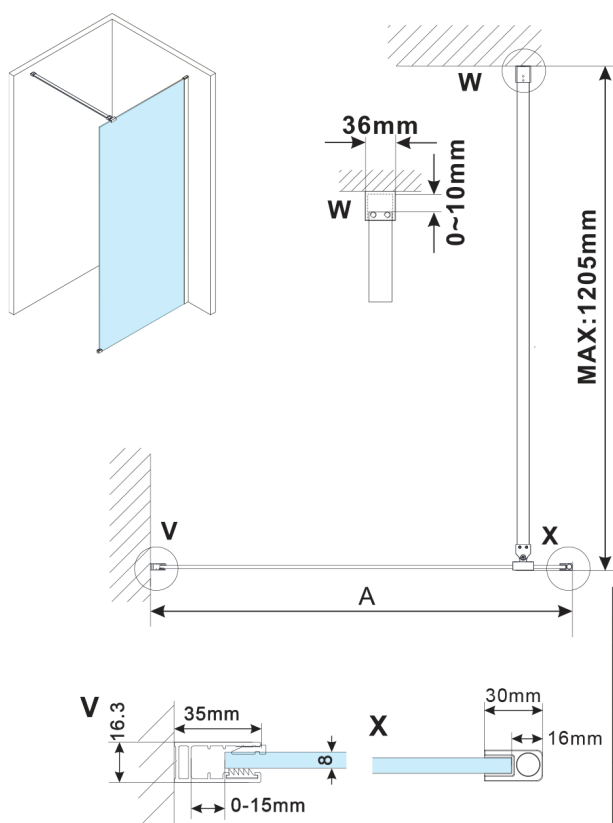

ESCA BLACK MATT Dusch-Glasteil, Wandmontage, glas Flute, 1300 mm

Bestellcode: ES1313-02

Größe

Höhe: 2100 mm

Tiefe: 1300 mm

Eigenschaften

Garantie: 2 Jahre

Technisches Arbeitsblatt

| MODEL | A, mm |
|----------------------------------------|-----------|
| ES1070, ES1170, ES1270, ES1370, ES1570 | 690~705 |
| ES1080, ES1180, ES1280, ES1380, ES1580 | 790~805 |
| ES1090, ES1190, ES1290, ES1390, ES1590 | 890~905 |
| ES1010, ES1110, ES1210, ES1310, ES1510 | 990~1005 |
| ES1011, ES1111, ES1211, ES1311, ES1511 | 1090~1105 |
| ES1012, ES1112, ES1212, ES1312, ES1512 | 1190~1205 |
| ES1013, ES1113, ES1213, ES1313, ES1513 | 1290~1305 |
| ES1014, ES1114, ES1214, ES1314, ES1514 | 1390~1405 |
| ES1015, ES1115, ES1215, ES1315, ES1515 | 1490~1505 |