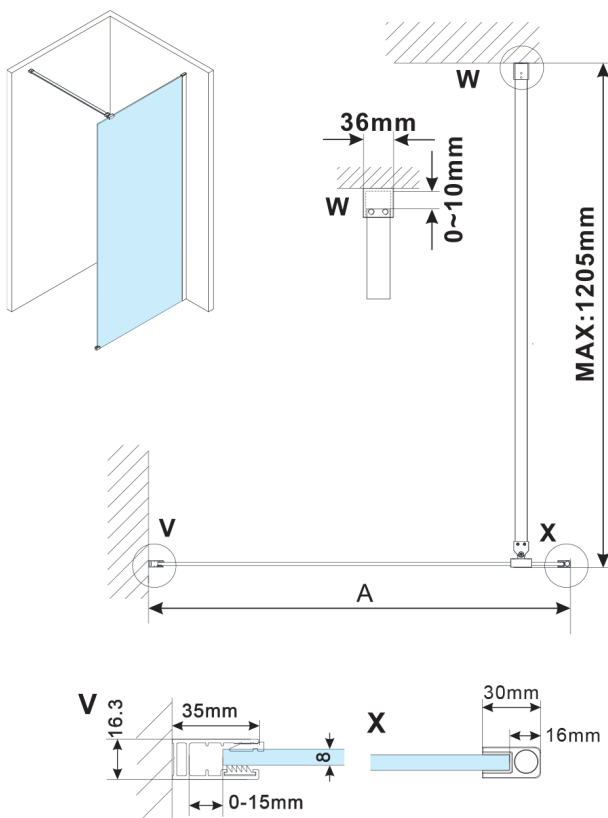

ESCA BLACK MATT Dusch-Glasteil, Wandmontage, graues Glas, 1200 mm

Bestellcode: ES1212-02

Größe

Höhe: 2100 mm

Tiefe: 1200 mm

Eigenschaften

Garantie: 2 Jahre

Technisches Arbeitsblatt

MODEL	A,mm
ES1070, ES1170, ES1270, ES1370, ES1570	690~705
ES1080, ES1180, ES1280, ES1380, ES1580	790~805
ES1090, ES1190, ES1290, ES1390, ES1590	890~905
ES1010, ES1110, ES1210, ES1310, ES1510	990~1005
ES1011, ES1111, ES1211, ES1311, ES1511	1090~1105
ES1012, ES1112, ES1212, ES1312, ES1512	1190~1205
ES1013, ES1113, ES1213, ES1313, ES1513	1290~1305
ES1014, ES1114, ES1214, ES1314, ES1514	1390~1405
ES1015, ES1115, ES1215, ES1315, ES1515	1490~1505

MODEL	A,mm
ES1070, ES1170, ES1270, ES1370, ES1570	690-705
ES1080, ES1180, ES1280, ES1380, ES1580	790-805
ES1090, ES1190, ES1290, ES1390, ES1590	890-905
ES1010, ES1110, ES1210, ES1310, ES1510	990-1005
ES1011, ES1111, ES1211, ES1311, ES1511	1090-1105
ES1012, ES1112, ES1212, ES1312, ES1512	1190-1205