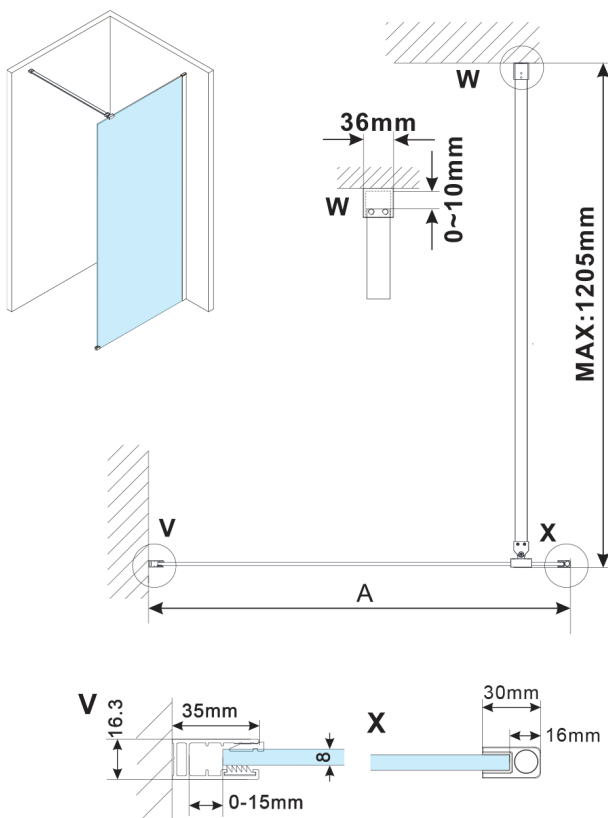

ESCA WHITE MATT Dusch-Glasteil, Wandmontage, Milchglas, 1500 mm

Bestellcode: ES1115-03

Größe

Höhe: 2100 mm

Tiefe: 1500 mm

Eigenschaften

Garantie: 2 Jahre

Technisches Arbeitsblatt

MODEL	A,mm
ES1070, ES1170, ES1270, ES1370, ES1570	690~705
ES1080, ES1180, ES1280, ES1380, ES1580	790~805
ES1090, ES1190, ES1290, ES1390, ES1590	890~905
ES1010, ES1110, ES1210, ES1310, ES1510	990~1005
ES1011, ES1111, ES1211, ES1311, ES1511	1090~1105
ES1012, ES1112, ES1212, ES1312, ES1512	1190~1205
ES1013, ES1113, ES1213, ES1313, ES1513	1290~1305
ES1014, ES1114, ES1214, ES1314, ES1514	1390~1405
ES1015, ES1115, ES1215, ES1315, ES1515	1490~1505