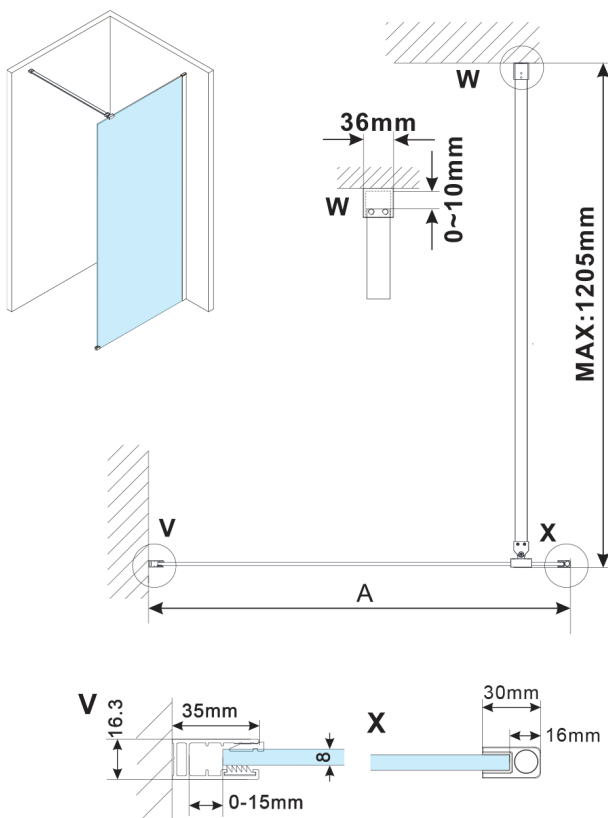

ESCA WHITE MATT Dusch-Glasteil, Wandmontage, Milchglas, 1000 mm

Bestellcode: ES1110-03

Größe

Höhe: 2100 mm

Tiefe: 1000 mm

Eigenschaften

Garantie: 2 Jahre

Technisches Arbeitsblatt

MODEL	A,mm
ES1070, ES1170, ES1270, ES1370, ES1570	690~705
ES1080, ES1180, ES1280, ES1380, ES1580	790~805
ES1090, ES1190, ES1290, ES1390, ES1590	890~905
ES1010, ES1110, ES1210, ES1310, ES1510	990~1005
ES1011, ES1111, ES1211, ES1311, ES1511	1090~1105
ES1012, ES1112, ES1212, ES1312, ES1512	1190~1205
ES1013, ES1113, ES1213, ES1313, ES1513	1290~1305
ES1014, ES1114, ES1214, ES1314, ES1514	1390~1405
ES1015, ES1115, ES1215, ES1315, ES1515	1490~1505

MODEL	A,mm
ES1070, ES1170, ES1270, ES1370, ES1570	690-705
ES1080, ES1180, ES1280, ES1380, ES1580	790-805
ES1090, ES1190, ES1290, ES1390, ES1590	890-905
ES1010, ES1110, ES1210, ES1310, ES1510	990-1005
ES1011, ES1111, ES1211, ES1311, ES1511	1090-1105
ES1012, ES1112, ES1212, ES1312, ES1512	1190-1205