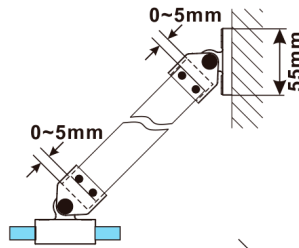

ESCA BLACK MATT Dusch-Glasteil, Wandmontage, Milchglas, 1200 mm

Bestellcode: ES1112-02

Größe

Höhe: 2100 mm

Tiefe: 1200 mm

Eigenschaften

Garantie: 2 Jahre

Technisches Arbeitsblatt

MODEL	A,mm
ES1070, ES1170, ES1270, ES1370, ES1570	690~705
ES1080, ES1180, ES1280, ES1380, ES1580	790~805
ES1090, ES1190, ES1290, ES1390, ES1590	890~905
ES1010, ES1110, ES1210, ES1310, ES1510	990~1005
ES1011, ES1111, ES1211, ES1311, ES1511	1090~1105
ES1012, ES1112, ES1212, ES1312, ES1512	1190~1205
ES1013, ES1113, ES1213, ES1313, ES1513	1290~1305
ES1014, ES1114, ES1214, ES1314, ES1514	1390~1405
ES1015, ES1115, ES1215, ES1315, ES1515	1490~1505

MODEL	A,mm
ES1070, ES1170, ES1270, ES1370, ES1570	690-705
ES1080, ES1180, ES1280, ES1380, ES1580	790-805
ES1090, ES1190, ES1290, ES1390, ES1590	890-905
ES1010, ES1110, ES1210, ES1310, ES1510	990-1005
ES1011, ES1111, ES1211, ES1311, ES1511	1090-1105
ES1012, ES1112, ES1212, ES1312, ES1512	1190-1205