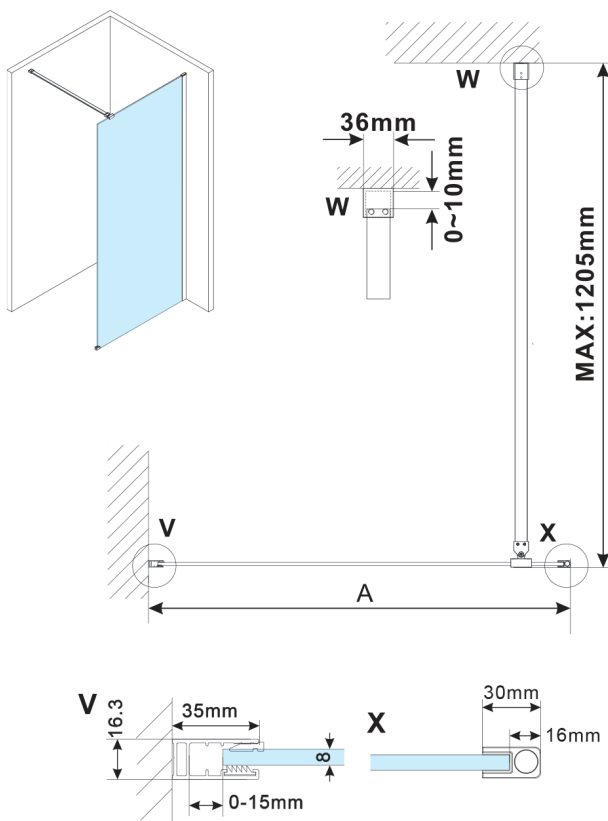

ESCA BLACK MATT Dusch-Glasteil, Wandmontage, Milchglas, 1200 mm

Bestellcode: ES1112-02

Größe

Höhe: 2100 mm

Tiefe: 1200 mm

Eigenschaften

Garantie: 2 Jahre

Technisches Arbeitsblatt

MODEL	A,mm
ES1070, ES1170, ES1270, ES1370, ES1570	690~705
ES1080, ES1180, ES1280, ES1380, ES1580	790~805
ES1090, ES1190, ES1290, ES1390, ES1590	890~905
ES1010, ES1110, ES1210, ES1310, ES1510	990~1005
ES1011, ES1111, ES1211, ES1311, ES1511	1090~1105
ES1012, ES1112, ES1212, ES1312, ES1512	1190~1205
ES1013, ES1113, ES1213, ES1313, ES1513	1290~1305
ES1014, ES1114, ES1214, ES1314, ES1514	1390~1405
ES1015, ES1115, ES1215, ES1315, ES1515	1490~1505

MODEL	A,mm
ES1070, ES1170, ES1270, ES1370, ES1570	690-705
ES1080, ES1180, ES1280, ES1380, ES1580	790-805
ES1090, ES1190, ES1290, ES1390, ES1590	890-905
ES1010, ES1110, ES1210, ES1310, ES1510	990-1005
ES1011, ES1111, ES1211, ES1311, ES1511	1090-1105
ES1012, ES1112, ES1212, ES1312, ES1512	1190-1205