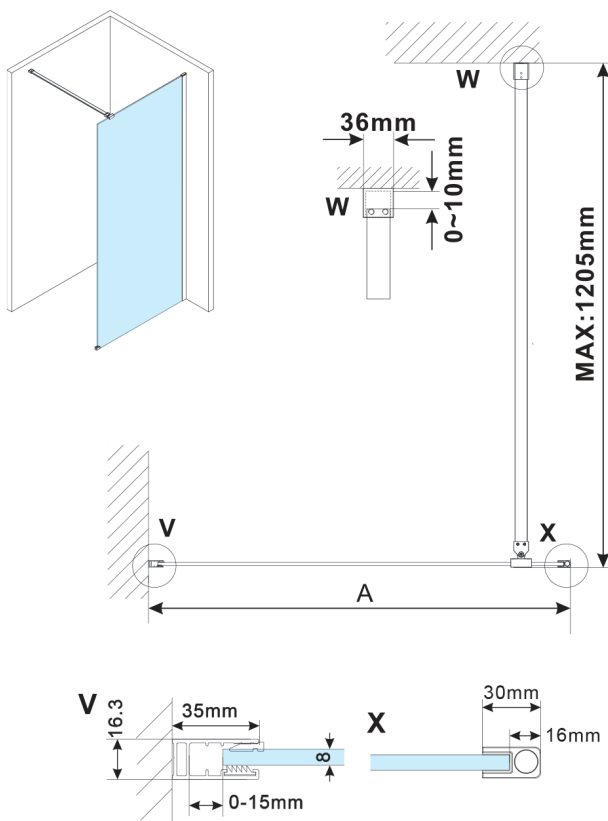

ESCA BLACK MATT Dusch-Glasteil, Wandmontage, Milchglas, 1000 mm

Bestellcode: ES1110-02

Größe

Höhe: 2100 mm

Tiefe: 1000 mm

Eigenschaften

Garantie: 2 Jahre

Technisches Arbeitsblatt

MODEL	A,mm
ES1070, ES1170, ES1270, ES1370, ES1570	690~705
ES1080, ES1180, ES1280, ES1380, ES1580	790~805
ES1090, ES1190, ES1290, ES1390, ES1590	890~905
ES1010, ES1110, ES1210, ES1310, ES1510	990~1005
ES1011, ES1111, ES1211, ES1311, ES1511	1090~1105
ES1012, ES1112, ES1212, ES1312, ES1512	1190~1205
ES1013, ES1113, ES1213, ES1313, ES1513	1290~1305
ES1014, ES1114, ES1214, ES1314, ES1514	1390~1405
ES1015, ES1115, ES1215, ES1315, ES1515	1490~1505

MODEL	A,mm
ES1070, ES1170, ES1270, ES1370, ES1570	690-705
ES1080, ES1180, ES1280, ES1380, ES1580	790-805
ES1090, ES1190, ES1290, ES1390, ES1590	890-905
ES1010, ES1110, ES1210, ES1310, ES1510	990-1005
ES1011, ES1111, ES1211, ES1311, ES1511	1090-1105
ES1012, ES1112, ES1212, ES1312, ES1512	1190-1205