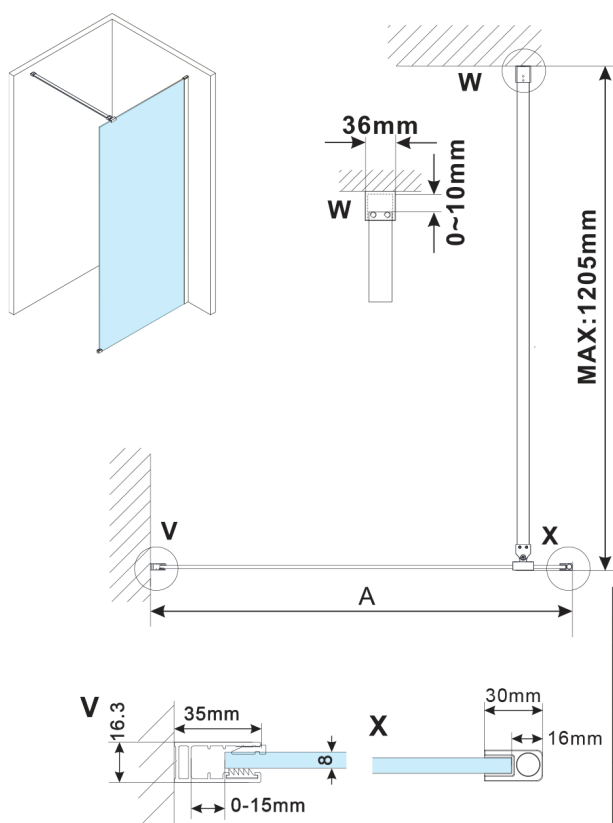

# ESCA GOLD MATT Dusch-Glasteil, Wandmontage, Klarglas, 1500 mm

Bestellcode: ES1015-04

## Größe

Höhe: 2100 mm

Tiefe: 1500 mm

## Technisches Arbeitsblatt

MODEL	A, mm
ES1070, ES1170, ES1270, ES1370, ES1570	690~705
ES1080, ES1180, ES1280, ES1380, ES1580	790~805
ES1090, ES1190, ES1290, ES1390, ES1590	890~905
ES1010, ES1110, ES1210, ES1310, ES1510	990~1005
ES1011, ES1111, ES1211, ES1311, ES1511	1090~1105
ES1012, ES1112, ES1212, ES1312, ES1512	1190~1205
ES1013, ES1113, ES1213, ES1313, ES1513	1290~1305
ES1014, ES1114, ES1214, ES1314, ES1514	1390~1405
ES1015, ES1115, ES1215, ES1315, ES1515	1490~1505