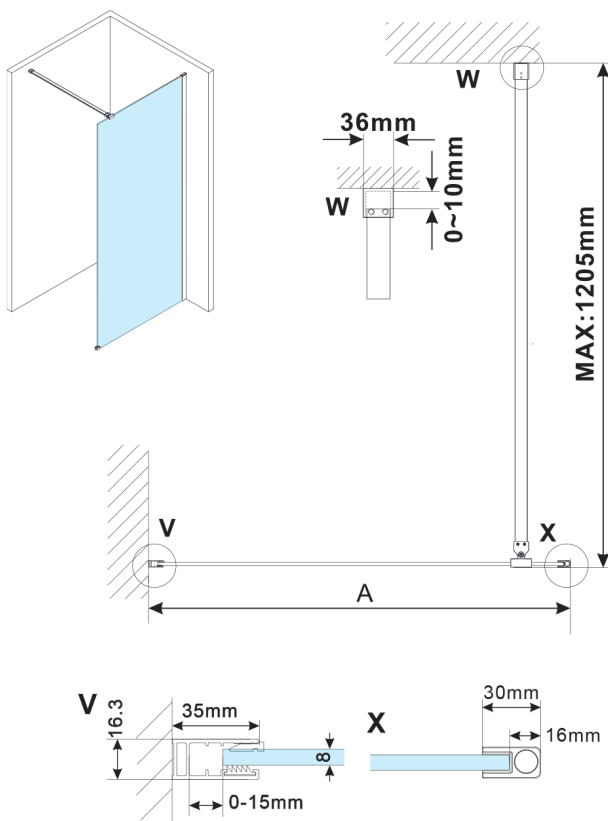

ESCA CHROME Dusch-Glasteil, Wandmontage, Klarglas, 1400 mm

Bestellcode: ES1014-01

Größe

Höhe: 2100 mm

Tiefe: 1400 mm

Eigenschaften

Garantie: 2 Jahre

Technisches Arbeitsblatt

| MODEL | A,mm |
|--|-----------|
| ES1070, ES1170, ES1270, ES1370, ES1570 | 690~705 |
| ES1080, ES1180, ES1280, ES1380, ES1580 | 790~805 |
| ES1090, ES1190, ES1290, ES1390, ES1590 | 890~905 |
| ES1010, ES1110, ES1210, ES1310, ES1510 | 990~1005 |
| ES1011, ES1111, ES1211, ES1311, ES1511 | 1090~1105 |
| ES1012, ES1112, ES1212, ES1312, ES1512 | 1190~1205 |
| ES1013, ES1113, ES1213, ES1313, ES1513 | 1290~1305 |
| ES1014, ES1114, ES1214, ES1314, ES1514 | 1390~1405 |
| ES1015, ES1115, ES1215, ES1315, ES1515 | 1490~1505 |