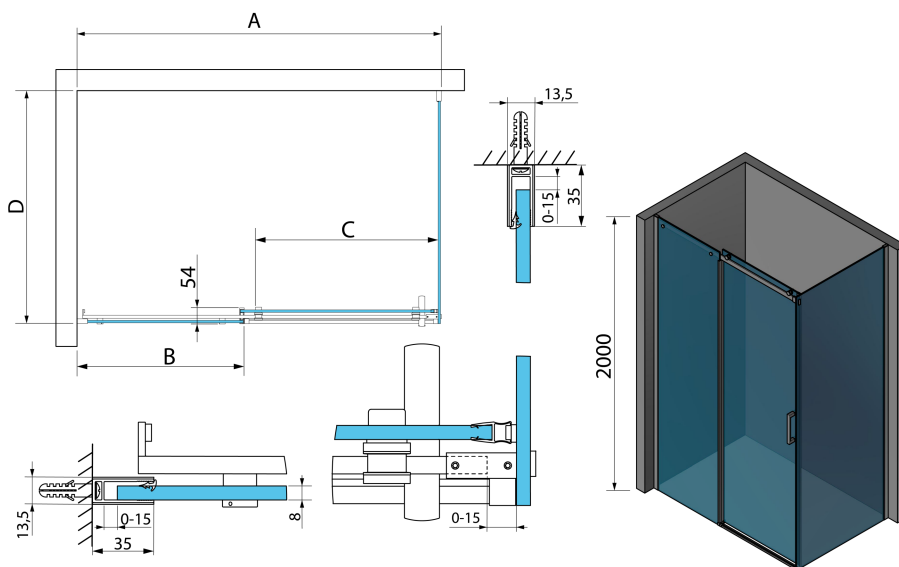

THRON ROUND Rechteckige Duschkabine 1600x700 mm, runde Rollen

Bestellcode: TL1670-5005

Größe

Breite: 1600 mm
 Höhe: 2000 mm
 Tiefe: 700 mm

Eigenschaften

Garantie: 2 Jahre

Technisches Arbeitsblatt

MODEL	A	B	C	D
TL1070-500x	990-1020	458mm	396mm	680-695
TL1080-500x	990-1020	458mm	396mm	780-795
TL1090-500x	990-1020	458mm	396mm	880-895
TL1010-500x	990-1020	458mm	396mm	980-995
TL1170-500x	1090-1110	508mm	446mm	680-695
TL1180-500x	1090-1110	508mm	446mm	780-795
TL1190-500x	1090-1110	508mm	446mm	880-895
TL1110-500x	1090-1110	508mm	446mm	980-995
TL1270-500x	1190-1210	558mm	496mm	680-695
TL1280-500x	1190-1210	558mm	496mm	780-795
TL1290-500x	1190-1210	558mm	496mm	880-895
TL1210-500x	1190-1210	558mm	496mm	980-995
TL1370-500x	1290-1310	608mm	546mm	680-695
TL1380-500x	1290-1310	608mm	546mm	780-795

MODEL	A	B	C	D
TL1390-500x	1290-1310	608mm	546mm	880-895
TL1310-500x	1290-1310	608mm	546mm	980-995
TL1470-500x	1390-1410	658mm	596mm	680-695
TL1480-500x	1390-1410	658mm	596mm	780-795
TL1490-500x	1390-1410	658mm	596mm	880-895
TL1410-500x	1390-1410	658mm	596mm	980-995
TL1570-500x	1490-1510	708mm	646mm	680-695
TL1580-500x	1490-1510	708mm	646mm	780-795
TL1590-500x	1490-1510	708mm	646mm	880-895
TL1510-500x	1490-1510	708mm	646mm	980-995
TL1670-500x	1590-1610	808mm	646mm	680-695
TL1680-500x	1590-1610	808mm	646mm	780-795
TL1690-500x	1590-1610	808mm	646mm	880-895
TL1610-500x	1590-1610	808mm	646mm	980-995