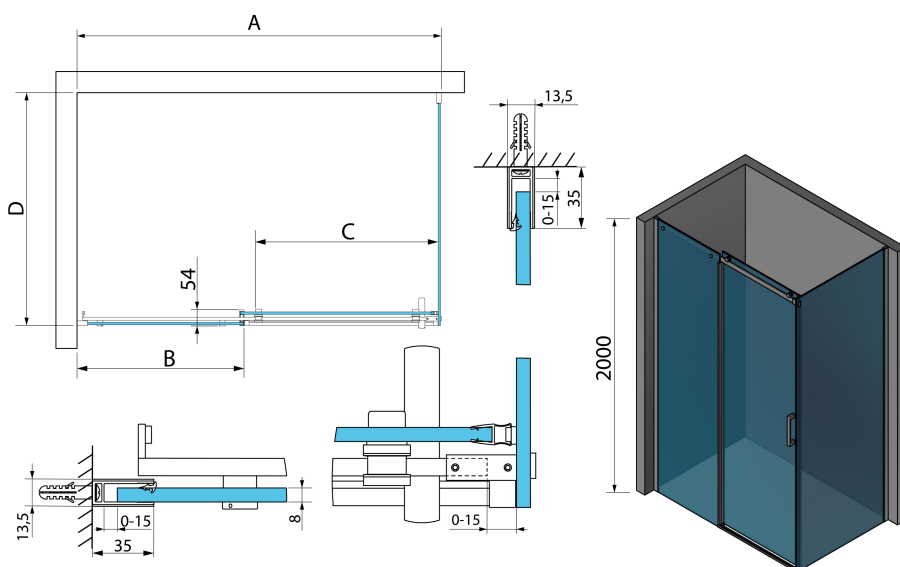

THRON ROUND Rechteckige Duschkabine 1500x700 mm, runde Rollen

Bestellcode: TL1570-5005

Größe

Breite: 1500 mm
Höhe: 2000 mm
Tiefe: 700 mm

Eigenschaften

Garantie: 2 Jahre

Technisches Arbeitsblatt

MODEL	A	B	C	D
TL1070-500x	990-1020	458mm	396mm	680-695
TL1080-500x	990-1020	458mm	396mm	780-795
TL1090-500x	990-1020	458mm	396mm	880-895
TL1010-500x	990-1020	458mm	396mm	980-995
TL1170-500x	1090-1110	508mm	446mm	680-695
TL1180-500x	1090-1110	508mm	446mm	780-795
TL1190-500x	1090-1110	508mm	446mm	880-895
TL1110-500x	1090-1110	508mm	446mm	980-995
TL1270-500x	1190-1210	558mm	496mm	680-695
TL1280-500x	1190-1210	558mm	496mm	780-795
TL1290-500x	1190-1210	558mm	496mm	880-895
TL1210-500x	1190-1210	558mm	496mm	980-995
TL1370-500x	1290-1310	608mm	546mm	680-695
TL1380-500x	1290-1310	608mm	546mm	780-795

MODEL	A	B	C	D
TL1390-500x	1290-1310	608mm	546mm	880-895
TL1310-500x	1290-1310	608mm	546mm	980-995
TL1470-500x	1390-1410	658mm	596mm	680-695
TL1480-500x	1390-1410	658mm	596mm	780-795
TL1490-500x	1390-1410	658mm	596mm	880-895
TL1410-500x	1390-1410	658mm	596mm	980-995
TL1570-500x	1490-1510	708mm	646mm	680-695
TL1580-500x	1490-1510	708mm	646mm	780-795
TL1590-500x	1490-1510	708mm	646mm	880-895
TL1510-500x	1490-1510	708mm	646mm	980-995
TL1670-500x	1590-1610	808mm	646mm	680-695
TL1680-500x	1590-1610	808mm	646mm	780-795
TL1690-500x	1590-1610	808mm	646mm	880-895
TL1610-500x	1590-1610	808mm	646mm	980-995