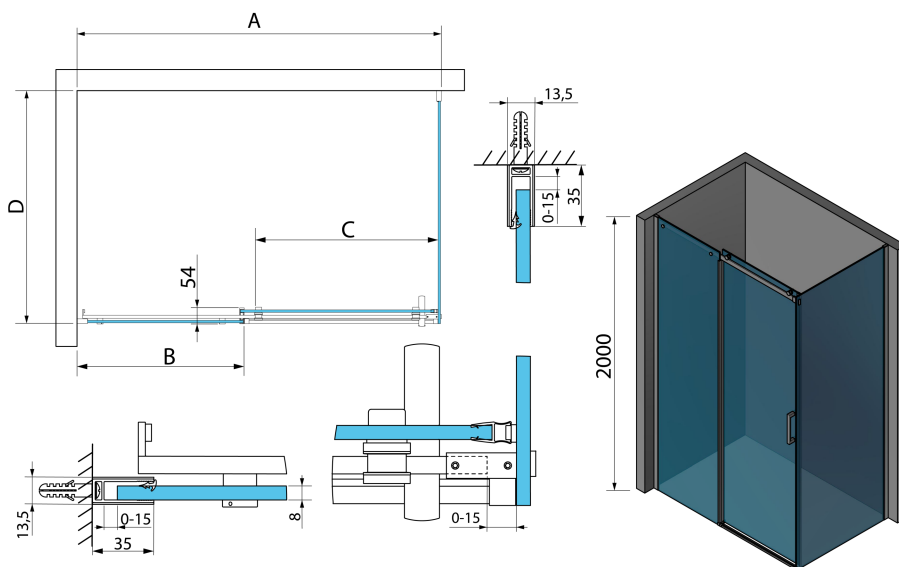

THRON ROUND Rechteckige Duschkabine 1400x700 mm, runde Rollen

Bestellcode: TL1470-5005

Größe

Breite: 1400 mm
 Höhe: 2000 mm
 Tiefe: 700 mm

Eigenschaften

Garantie: 2 Jahre

Technisches Arbeitsblatt

MODEL	A	B	C	D
TL1070-500x	990-1020	458mm	396mm	680-695
TL1080-500x	990-1020	458mm	396mm	780-795
TL1090-500x	990-1020	458mm	396mm	880-895
TL1010-500x	990-1020	458mm	396mm	980-995
TL1170-500x	1090-1110	508mm	446mm	680-695
TL1180-500x	1090-1110	508mm	446mm	780-795
TL1190-500x	1090-1110	508mm	446mm	880-895
TL1110-500x	1090-1110	508mm	446mm	980-995
TL1270-500x	1190-1210	558mm	496mm	680-695
TL1280-500x	1190-1210	558mm	496mm	780-795
TL1290-500x	1190-1210	558mm	496mm	880-895
TL1210-500x	1190-1210	558mm	496mm	980-995
TL1370-500x	1290-1310	608mm	546mm	680-695
TL1380-500x	1290-1310	608mm	546mm	780-795

MODEL	A	B	C	D
TL1390-500x	1290-1310	608mm	546mm	880-895
TL1310-500x	1290-1310	608mm	546mm	980-995
TL1470-500x	1390-1410	658mm	596mm	680-695
TL1480-500x	1390-1410	658mm	596mm	780-795
TL1490-500x	1390-1410	658mm	596mm	880-895
TL1410-500x	1390-1410	658mm	596mm	980-995
TL1570-500x	1490-1510	708mm	646mm	680-695
TL1580-500x	1490-1510	708mm	646mm	780-795
TL1590-500x	1490-1510	708mm	646mm	880-895
TL1510-500x	1490-1510	708mm	646mm	980-995
TL1670-500x	1590-1610	808mm	646mm	680-695
TL1680-500x	1590-1610	808mm	646mm	780-795
TL1690-500x	1590-1610	808mm	646mm	880-895
TL1610-500x	1590-1610	808mm	646mm	980-995