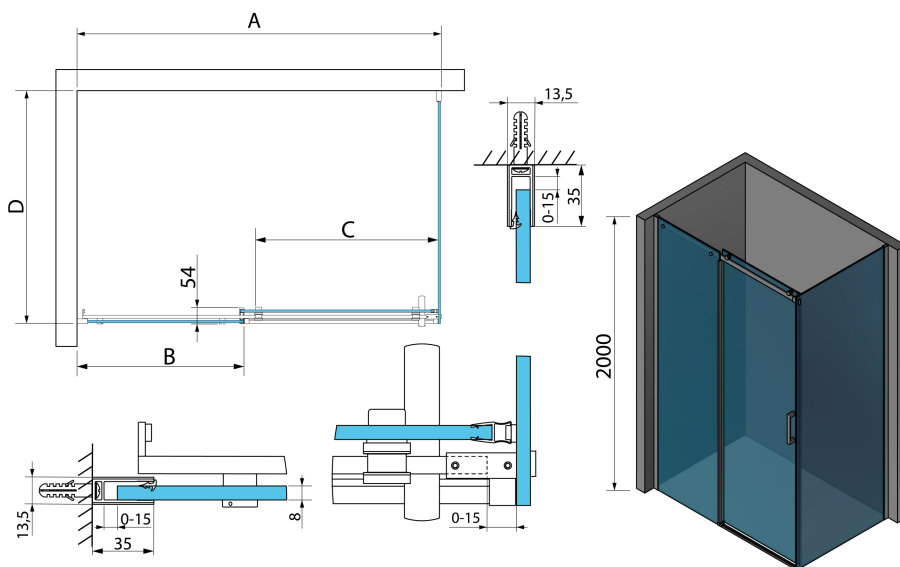

THRON ROUND Rechteckige Duschkabine 1300x1000 mm, runde Rollen

Bestellcode: TL1310-5005

Größe

Breite: 1300 mm
 Höhe: 2000 mm
 Tiefe: 1000 mm

Eigenschaften

Garantie: 2 Jahre

Technisches Arbeitsblatt

MODEL	A	B	C	D
TL1070-500x	990-1020	458mm	396mm	680-695
TL1080-500x	990-1020	458mm	396mm	780-795
TL1090-500x	990-1020	458mm	396mm	880-895
TL1010-500x	990-1020	458mm	396mm	980-995
TL1170-500x	1090-1110	508mm	446mm	680-695
TL1180-500x	1090-1110	508mm	446mm	780-795
TL1190-500x	1090-1110	508mm	446mm	880-895
TL1110-500x	1090-1110	508mm	446mm	980-995
TL1270-500x	1190-1210	558mm	496mm	680-695
TL1280-500x	1190-1210	558mm	496mm	780-795
TL1290-500x	1190-1210	558mm	496mm	880-895
TL1210-500x	1190-1210	558mm	496mm	980-995
TL1370-500x	1290-1310	608mm	546mm	680-695
TL1380-500x	1290-1310	608mm	546mm	780-795

MODEL	A	B	C	D
TL1390-500x	1290-1310	608mm	546mm	880-895
TL1310-500x	1290-1310	608mm	546mm	980-995
TL1470-500x	1390-1410	658mm	596mm	680-695
TL1480-500x	1390-1410	658mm	596mm	780-795
TL1490-500x	1390-1410	658mm	596mm	880-895
TL1410-500x	1390-1410	658mm	596mm	980-995
TL1570-500x	1490-1510	708mm	646mm	680-695
TL1580-500x	1490-1510	708mm	646mm	780-795
TL1590-500x	1490-1510	708mm	646mm	880-895
TL1510-500x	1490-1510	708mm	646mm	980-995
TL1670-500x	1590-1610	808mm	646mm	680-695
TL1680-500x	1590-1610	808mm	646mm	780-795
TL1690-500x	1590-1610	808mm	646mm	880-895
TL1610-500x	1590-1610	808mm	646mm	980-995