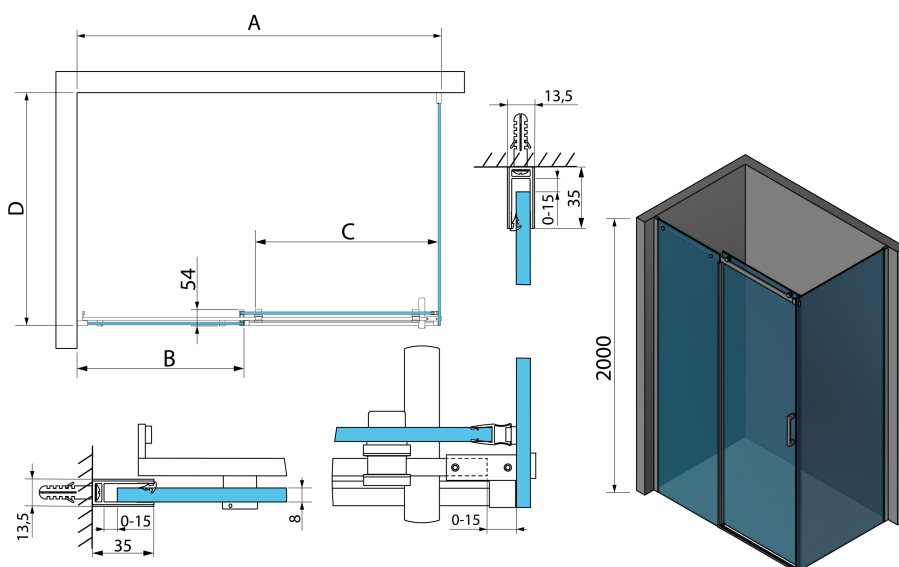

THRON ROUND Duschkabine Rechteck 1100x700 mm, runde Rollen

Bestellcode: TL1170-5005

Größe

Breite: 1100 mm
 Höhe: 2000 mm
 Tiefe: 700 mm

Eigenschaften

Garantie: 2 Jahre

Technisches Arbeitsblatt

MODEL	A	B	C	D
TL1070-500x	990-1020	458mm	396mm	680-695
TL1080-500x	990-1020	458mm	396mm	780-795
TL1090-500x	990-1020	458mm	396mm	880-895
TL1010-500x	990-1020	458mm	396mm	980-995
TL1170-500x	1090-1110	508mm	446mm	680-695
TL1180-500x	1090-1110	508mm	446mm	780-795
TL1190-500x	1090-1110	508mm	446mm	880-895
TL1110-500x	1090-1110	508mm	446mm	980-995
TL1270-500x	1190-1210	558mm	496mm	680-695
TL1280-500x	1190-1210	558mm	496mm	780-795
TL1290-500x	1190-1210	558mm	496mm	880-895
TL1210-500x	1190-1210	558mm	496mm	980-995
TL1370-500x	1290-1310	608mm	546mm	680-695
TL1380-500x	1290-1310	608mm	546mm	780-795

MODEL	A	B	C	D
TL1390-500x	1290-1310	608mm	546mm	880-895
TL1310-500x	1290-1310	608mm	546mm	980-995
TL1470-500x	1390-1410	658mm	596mm	680-695
TL1480-500x	1390-1410	658mm	596mm	780-795
TL1490-500x	1390-1410	658mm	596mm	880-895
TL1410-500x	1390-1410	658mm	596mm	980-995
TL1570-500x	1490-1510	708mm	646mm	680-695
TL1580-500x	1490-1510	708mm	646mm	780-795
TL1590-500x	1490-1510	708mm	646mm	880-895
TL1510-500x	1490-1510	708mm	646mm	980-995
TL1670-500x	1590-1610	808mm	646mm	680-695
TL1680-500x	1590-1610	808mm	646mm	780-795
TL1690-500x	1590-1610	808mm	646mm	880-895
TL1610-500x	1590-1610	808mm	646mm	980-995