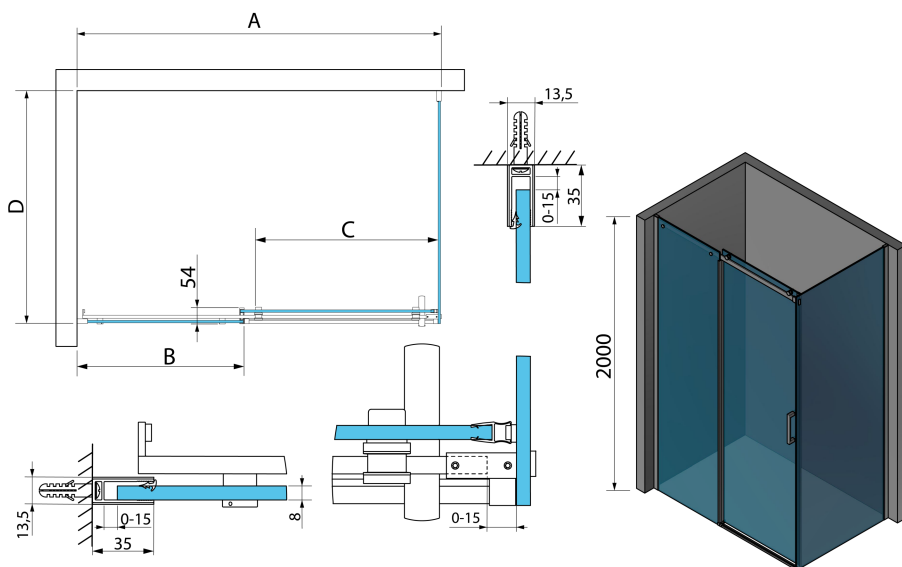

THRON ROUND Duschkabine Quadrat 1000x1000 mm, runde Rollen

Bestellcode: TL1010-5005

Größe

Breite: 1000 mm
 Höhe: 2000 mm
 Tiefe: 1000 mm

Eigenschaften

Garantie: 2 Jahre

Technisches Arbeitsblatt

MODEL	A	B	C	D
TL1070-500x	990-1020	458mm	396mm	680-695
TL1080-500x	990-1020	458mm	396mm	780-795
TL1090-500x	990-1020	458mm	396mm	880-895
TL1010-500x	990-1020	458mm	396mm	980-995
TL1170-500x	1090-1110	508mm	446mm	680-695
TL1180-500x	1090-1110	508mm	446mm	780-795
TL1190-500x	1090-1110	508mm	446mm	880-895
TL1110-500x	1090-1110	508mm	446mm	980-995
TL1270-500x	1190-1210	558mm	496mm	680-695
TL1280-500x	1190-1210	558mm	496mm	780-795
TL1290-500x	1190-1210	558mm	496mm	880-895
TL1210-500x	1190-1210	558mm	496mm	980-995
TL1370-500x	1290-1310	608mm	546mm	680-695
TL1380-500x	1290-1310	608mm	546mm	780-795

MODEL	A	B	C	D
TL1390-500x	1290-1310	608mm	546mm	880-895
TL1310-500x	1290-1310	608mm	546mm	980-995
TL1470-500x	1390-1410	658mm	596mm	680-695
TL1480-500x	1390-1410	658mm	596mm	780-795
TL1490-500x	1390-1410	658mm	596mm	880-895
TL1410-500x	1390-1410	658mm	596mm	980-995
TL1570-500x	1490-1510	708mm	646mm	680-695
TL1580-500x	1490-1510	708mm	646mm	780-795
TL1590-500x	1490-1510	708mm	646mm	880-895
TL1510-500x	1490-1510	708mm	646mm	980-995
TL1670-500x	1590-1610	808mm	646mm	680-695
TL1680-500x	1590-1610	808mm	646mm	780-795
TL1690-500x	1590-1610	808mm	646mm	880-895
TL1610-500x	1590-1610	808mm	646mm	980-995