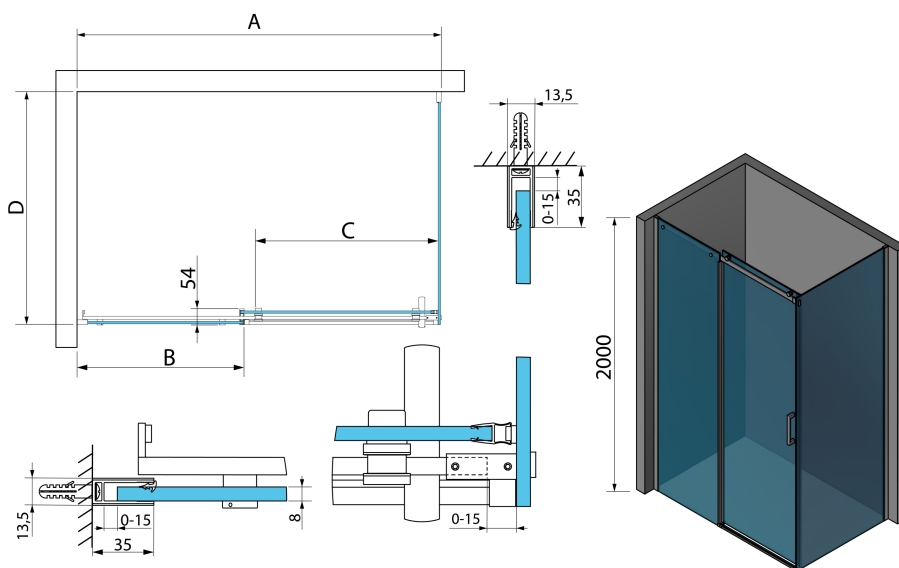

## THRON SQUARE Rechteckige Duschkabine 1500x900 mm, quadratische Rollen

Bestellcode: TL1590-5002

### Größe

Breite: 1500 mm  
 Höhe: 2000 mm  
 Tiefe: 900 mm

## Technisches Arbeitsblatt

MODEL	A	B	C	D
TL1070-500x	990-1020	458mm	396mm	680-695
TL1080-500x	990-1020	458mm	396mm	780-795
TL1090-500x	990-1020	458mm	396mm	880-895
TL1010-500x	990-1020	458mm	396mm	980-995
TL1170-500x	1090-1110	508mm	446mm	680-695
TL1180-500x	1090-1110	508mm	446mm	780-795
TL1190-500x	1090-1110	508mm	446mm	880-895
TL1110-500x	1090-1110	508mm	446mm	980-995
TL1270-500x	1190-1210	558mm	496mm	680-695
TL1280-500x	1190-1210	558mm	496mm	780-795
TL1290-500x	1190-1210	558mm	496mm	880-895
TL1210-500x	1190-1210	558mm	496mm	980-995
TL1370-500x	1290-1310	608mm	546mm	680-695
TL1380-500x	1290-1310	608mm	546mm	780-795

MODEL	A	B	C	D
TL1390-500x	1290-1310	608mm	546mm	880-895
TL1310-500x	1290-1310	608mm	546mm	980-995
TL1470-500x	1390-1410	658mm	596mm	680-695
TL1480-500x	1390-1410	658mm	596mm	780-795
TL1490-500x	1390-1410	658mm	596mm	880-895
TL1410-500x	1390-1410	658mm	596mm	980-995
TL1570-500x	1490-1510	708mm	646mm	680-695
TL1580-500x	1490-1510	708mm	646mm	780-795
TL1590-500x	1490-1510	708mm	646mm	880-895
TL1510-500x	1490-1510	708mm	646mm	980-995
TL1670-500x	1590-1610	808mm	646mm	680-695
TL1680-500x	1590-1610	808mm	646mm	780-795
TL1690-500x	1590-1610	808mm	646mm	880-895
TL1610-500x	1590-1610	808mm	646mm	980-995