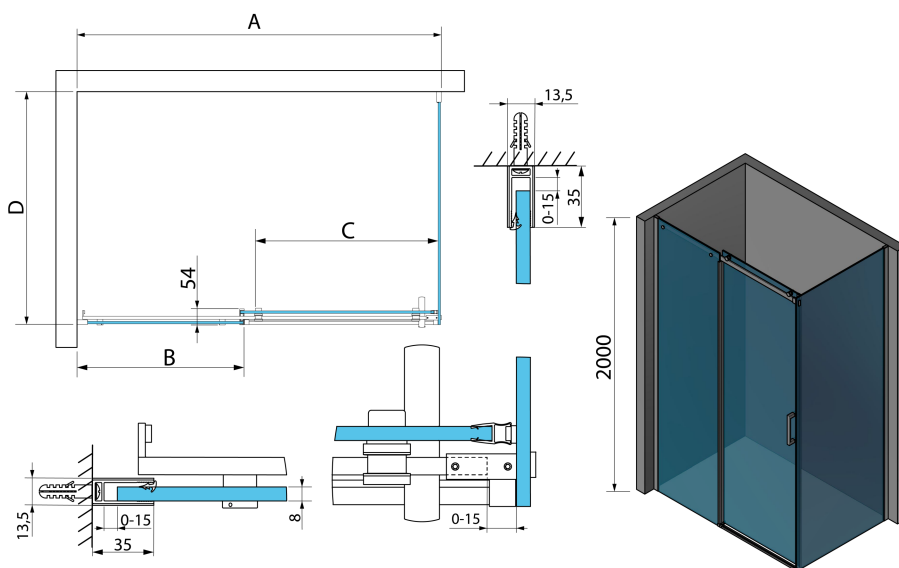

THRON SQUARE Rechteckige Duschkabine 1400x1000 mm, quadratische Rollen

Bestellcode: TL1410-5002

Größe

Breite: 1400 mm
 Höhe: 2000 mm
 Tiefe: 1000 mm

Eigenschaften

Garantie: 2 Jahre

Technisches Arbeitsblatt

MODEL	A	B	C	D
TL1070-500x	990-1020	458mm	396mm	680-695
TL1080-500x	990-1020	458mm	396mm	780-795
TL1090-500x	990-1020	458mm	396mm	880-895
TL1010-500x	990-1020	458mm	396mm	980-995
TL1170-500x	1090-1110	508mm	446mm	680-695
TL1180-500x	1090-1110	508mm	446mm	780-795
TL1190-500x	1090-1110	508mm	446mm	880-895
TL1110-500x	1090-1110	508mm	446mm	980-995
TL1270-500x	1190-1210	558mm	496mm	680-695
TL1280-500x	1190-1210	558mm	496mm	780-795
TL1290-500x	1190-1210	558mm	496mm	880-895
TL1210-500x	1190-1210	558mm	496mm	980-995
TL1370-500x	1290-1310	608mm	546mm	680-695
TL1380-500x	1290-1310	608mm	546mm	780-795

MODEL	A	B	C	D
TL1390-500x	1290-1310	608mm	546mm	880-895
TL1310-500x	1290-1310	608mm	546mm	980-995
TL1470-500x	1390-1410	658mm	596mm	680-695
TL1480-500x	1390-1410	658mm	596mm	780-795
TL1490-500x	1390-1410	658mm	596mm	880-895
TL1410-500x	1390-1410	658mm	596mm	980-995
TL1570-500x	1490-1510	708mm	646mm	680-695
TL1580-500x	1490-1510	708mm	646mm	780-795
TL1590-500x	1490-1510	708mm	646mm	880-895
TL1510-500x	1490-1510	708mm	646mm	980-995
TL1670-500x	1590-1610	808mm	646mm	680-695
TL1680-500x	1590-1610	808mm	646mm	780-795
TL1690-500x	1590-1610	808mm	646mm	880-895
TL1610-500x	1590-1610	808mm	646mm	980-995