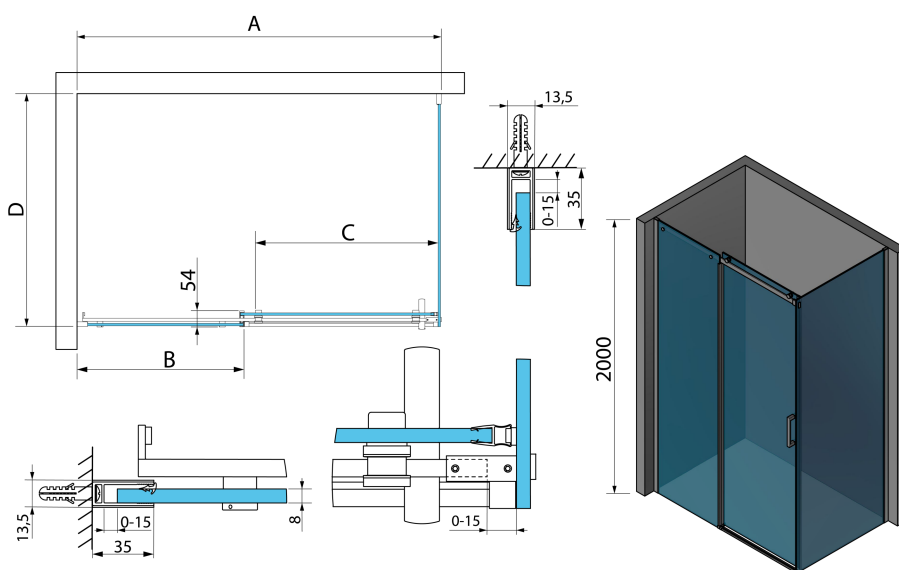

## THRON SQUARE Rechteckige Duschkabine 1300x900 mm, quadratische Rollen

Bestellcode: TL1390-5002

### Größe

Breite: 1300 mm  
 Höhe: 2000 mm  
 Tiefe: 900 mm

## Technisches Arbeitsblatt

MODEL	A	B	C	D
TL1070-500x	990-1020	458mm	396mm	680-695
TL1080-500x	990-1020	458mm	396mm	780-795
TL1090-500x	990-1020	458mm	396mm	880-895
TL1010-500x	990-1020	458mm	396mm	980-995
TL1170-500x	1090-1110	508mm	446mm	680-695
TL1180-500x	1090-1110	508mm	446mm	780-795
TL1190-500x	1090-1110	508mm	446mm	880-895
TL1110-500x	1090-1110	508mm	446mm	980-995
TL1270-500x	1190-1210	558mm	496mm	680-695
TL1280-500x	1190-1210	558mm	496mm	780-795
TL1290-500x	1190-1210	558mm	496mm	880-895
TL1210-500x	1190-1210	558mm	496mm	980-995
TL1370-500x	1290-1310	608mm	546mm	680-695
TL1380-500x	1290-1310	608mm	546mm	780-795

MODEL	A	B	C	D
TL1390-500x	1290-1310	608mm	546mm	880-895
TL1310-500x	1290-1310	608mm	546mm	980-995
TL1470-500x	1390-1410	658mm	596mm	680-695
TL1480-500x	1390-1410	658mm	596mm	780-795
TL1490-500x	1390-1410	658mm	596mm	880-895
TL1410-500x	1390-1410	658mm	596mm	980-995
TL1570-500x	1490-1510	708mm	646mm	680-695
TL1580-500x	1490-1510	708mm	646mm	780-795
TL1590-500x	1490-1510	708mm	646mm	880-895
TL1510-500x	1490-1510	708mm	646mm	980-995
TL1670-500x	1590-1610	808mm	646mm	680-695
TL1680-500x	1590-1610	808mm	646mm	780-795
TL1690-500x	1590-1610	808mm	646mm	880-895
TL1610-500x	1590-1610	808mm	646mm	980-995