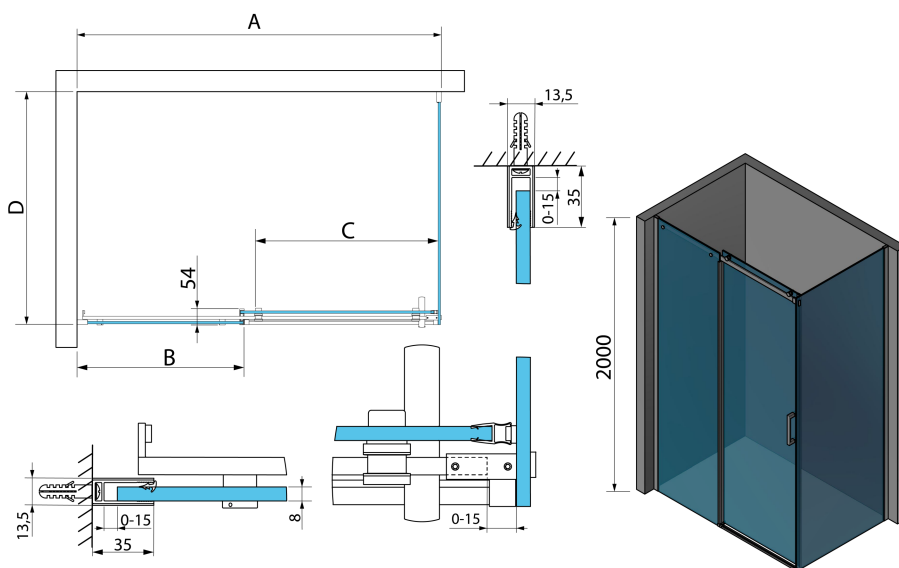

## THRON SQUARE Rechteckige Duschkabine 1300x700 mm, quadratische Rollen

Bestellcode: TL1370-5002

### Größe

Breite: 1300 mm  
 Höhe: 2000 mm  
 Tiefe: 700 mm

## Technisches Arbeitsblatt

MODEL	A	B	C	D
TL1070-500x	990-1020	458mm	396mm	680-695
TL1080-500x	990-1020	458mm	396mm	780-795
TL1090-500x	990-1020	458mm	396mm	880-895
TL1010-500x	990-1020	458mm	396mm	980-995
TL1170-500x	1090-1110	508mm	446mm	680-695
TL1180-500x	1090-1110	508mm	446mm	780-795
TL1190-500x	1090-1110	508mm	446mm	880-895
TL1110-500x	1090-1110	508mm	446mm	980-995
TL1270-500x	1190-1210	558mm	496mm	680-695
TL1280-500x	1190-1210	558mm	496mm	780-795
TL1290-500x	1190-1210	558mm	496mm	880-895
TL1210-500x	1190-1210	558mm	496mm	980-995
TL1370-500x	1290-1310	608mm	546mm	680-695
TL1380-500x	1290-1310	608mm	546mm	780-795

MODEL	A	B	C	D
TL1390-500x	1290-1310	608mm	546mm	880-895
TL1310-500x	1290-1310	608mm	546mm	980-995
TL1470-500x	1390-1410	658mm	596mm	680-695
TL1480-500x	1390-1410	658mm	596mm	780-795
TL1490-500x	1390-1410	658mm	596mm	880-895
TL1410-500x	1390-1410	658mm	596mm	980-995
TL1570-500x	1490-1510	708mm	646mm	680-695
TL1580-500x	1490-1510	708mm	646mm	780-795
TL1590-500x	1490-1510	708mm	646mm	880-895
TL1510-500x	1490-1510	708mm	646mm	980-995
TL1670-500x	1590-1610	808mm	646mm	680-695
TL1680-500x	1590-1610	808mm	646mm	780-795
TL1690-500x	1590-1610	808mm	646mm	880-895
TL1610-500x	1590-1610	808mm	646mm	980-995