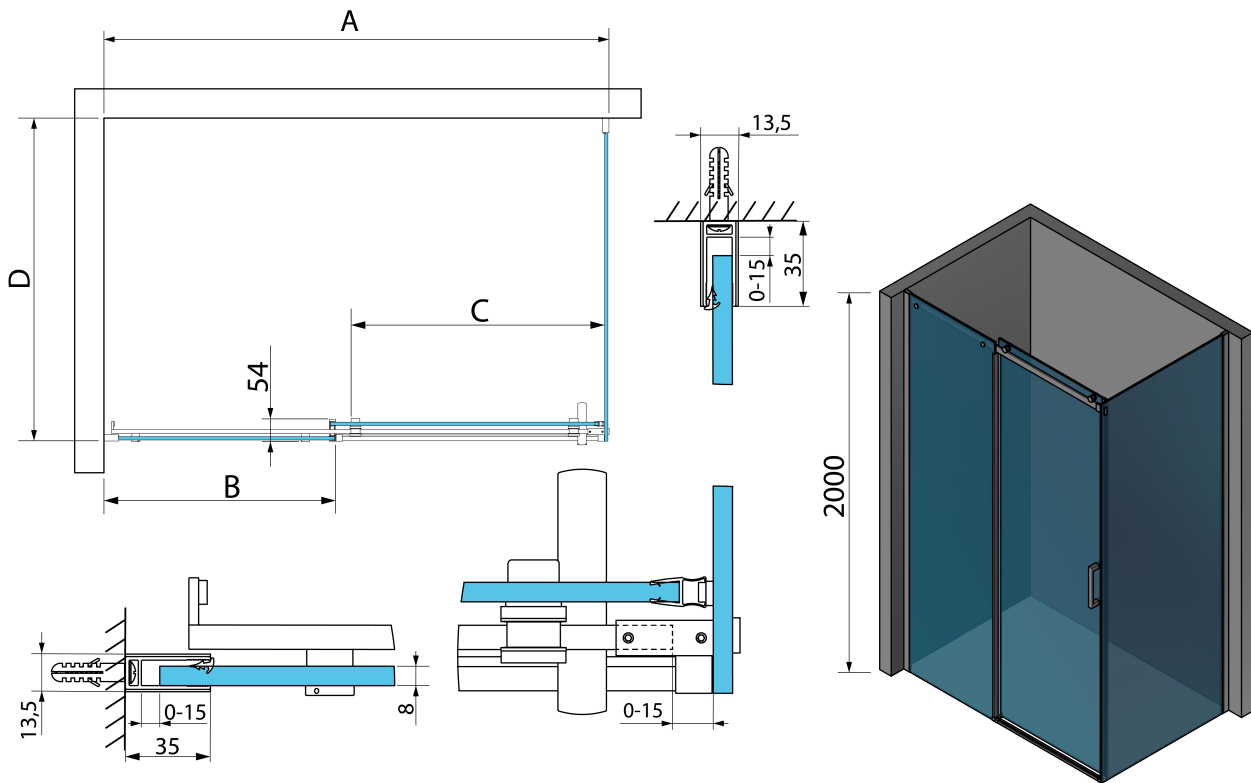

THRON SQUARE Rechteckige Duschkabine 1200x1000 mm, quadratische Rollen

Technisches Arbeitsblatt

MODEL	A	B	C	D
TL1070-500x	990-1020	458mm	396mm	680-695
TL1080-500x	990-1020	458mm	396mm	780-795
TL1090-500x	990-1020	458mm	396mm	880-895
TL1010-500x	990-1020	458mm	396mm	980-995
TL1170-500x	1090-1110	508mm	446mm	680-695
TL1180-500x	1090-1110	508mm	446mm	780-795
TL1190-500x	1090-1110	508mm	446mm	880-895
TL1110-500x	1090-1110	508mm	446mm	980-995
TL1270-500x	1190-1210	558mm	496mm	680-695
TL1280-500x	1190-1210	558mm	496mm	780-795
TL1290-500x	1190-1210	558mm	496mm	880-895
TL1210-500x	1190-1210	558mm	496mm	980-995
TL1370-500x	1290-1310	608mm	546mm	680-695
TL1380-500x	1290-1310	608mm	546mm	780-795

MODEL	A	B	C	D
TL1390-500x	1290-1310	608mm	546mm	880-895
TL1310-500x	1290-1310	608mm	546mm	980-995
TL1470-500x	1390-1410	658mm	596mm	680-695
TL1480-500x	1390-1410	658mm	596mm	780-795
TL1490-500x	1390-1410	658mm	596mm	880-895
TL1410-500x	1390-1410	658mm	596mm	980-995
TL1570-500x	1490-1510	708mm	646mm	680-695
TL1580-500x	1490-1510	708mm	646mm	780-795
TL1590-500x	1490-1510	708mm	646mm	880-895
TL1510-500x	1490-1510	708mm	646mm	980-995
TL1670-500x	1590-1610	808mm	646mm	680-695
TL1680-500x	1590-1610	808mm	646mm	780-795
TL1690-500x	1590-1610	808mm	646mm	880-895
TL1610-500x	1590-1610	808mm	646mm	980-995