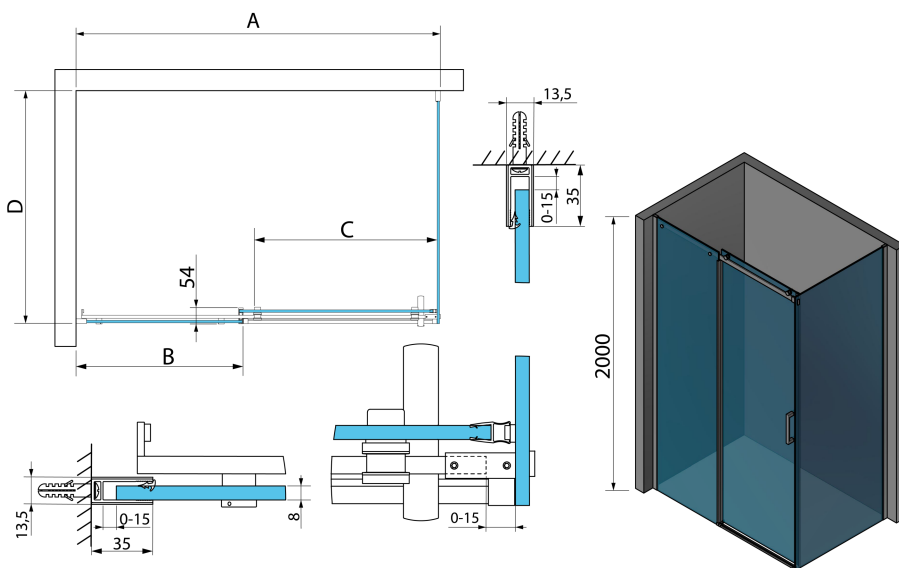

THRON SQUARE Rechteckige Duschkabine 1100x1000 mm, quadratische Rollen

Bestellcode: TL1110-5002

Größe

Breite: 1100 mm
Höhe: 2000 mm
Tiefe: 1000 mm

Eigenschaften

Garantie: 2 Jahre

Technisches Arbeitsblatt

MODEL	A	B	C	D
TL1070-500x	990-1020	458mm	396mm	680-695
TL1080-500x	990-1020	458mm	396mm	780-795
TL1090-500x	990-1020	458mm	396mm	880-895
TL1010-500x	990-1020	458mm	396mm	980-995
TL1170-500x	1090-1110	508mm	446mm	680-695
TL1180-500x	1090-1110	508mm	446mm	780-795
TL1190-500x	1090-1110	508mm	446mm	880-895
TL1110-500x	1090-1110	508mm	446mm	980-995
TL1270-500x	1190-1210	558mm	496mm	680-695
TL1280-500x	1190-1210	558mm	496mm	780-795
TL1290-500x	1190-1210	558mm	496mm	880-895
TL1210-500x	1190-1210	558mm	496mm	980-995
TL1370-500x	1290-1310	608mm	546mm	680-695
TL1380-500x	1290-1310	608mm	546mm	780-795

MODEL	A	B	C	D
TL1390-500x	1290-1310	608mm	546mm	880-895
TL1310-500x	1290-1310	608mm	546mm	980-995
TL1470-500x	1390-1410	658mm	596mm	680-695
TL1480-500x	1390-1410	658mm	596mm	780-795
TL1490-500x	1390-1410	658mm	596mm	880-895
TL1410-500x	1390-1410	658mm	596mm	980-995
TL1570-500x	1490-1510	708mm	646mm	680-695
TL1580-500x	1490-1510	708mm	646mm	780-795
TL1590-500x	1490-1510	708mm	646mm	880-895
TL1510-500x	1490-1510	708mm	646mm	980-995
TL1670-500x	1590-1610	808mm	646mm	680-695
TL1680-500x	1590-1610	808mm	646mm	780-795
TL1690-500x	1590-1610	808mm	646mm	880-895
TL1610-500x	1590-1610	808mm	646mm	980-995