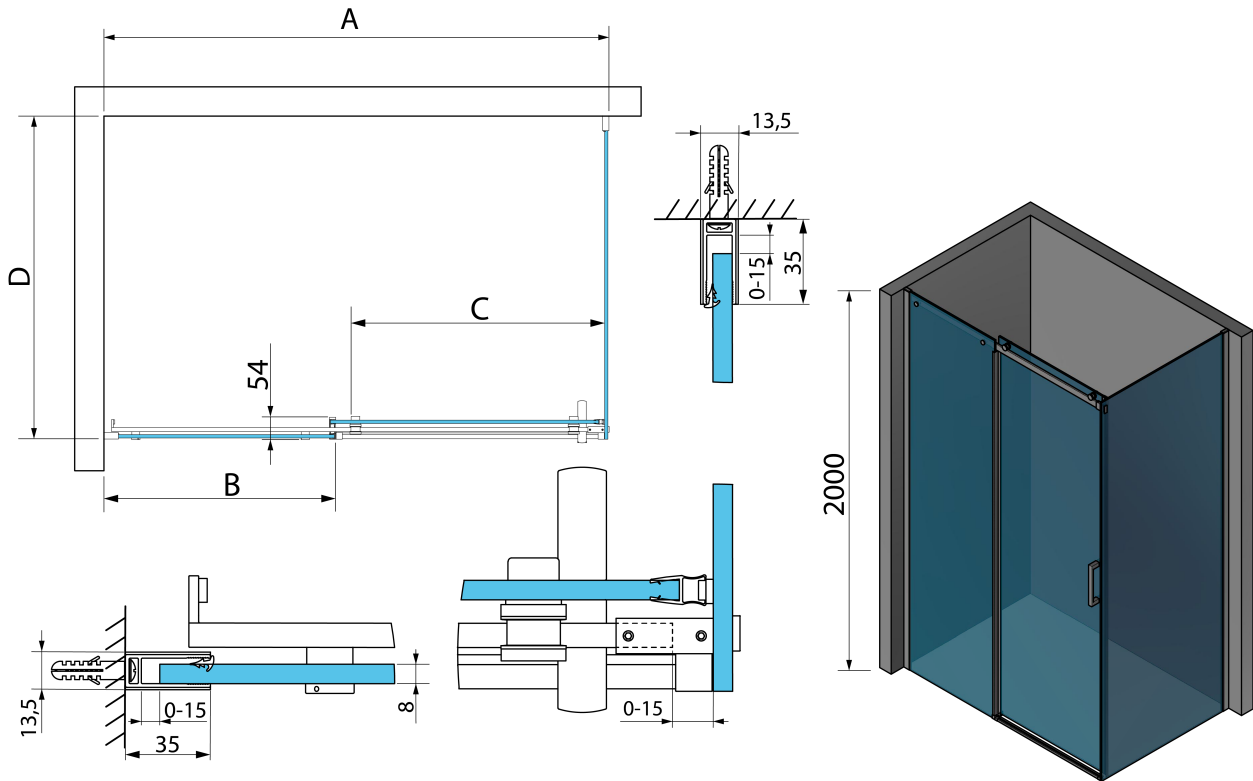

THRON SQUARE Rechteckige Duschkabine 1000x700 mm, quadratische Rollen

Technisches Arbeitsblatt

MODEL	A	B	C	D
TL1070-500x	990-1020	458mm	396mm	680-695
TL1080-500x	990-1020	458mm	396mm	780-795
TL1090-500x	990-1020	458mm	396mm	880-895
TL1010-500x	990-1020	458mm	396mm	980-995
TL1170-500x	1090-1110	508mm	446mm	680-695
TL1180-500x	1090-1110	508mm	446mm	780-795
TL1190-500x	1090-1110	508mm	446mm	880-895
TL1110-500x	1090-1110	508mm	446mm	980-995
TL1270-500x	1190-1210	558mm	496mm	680-695
TL1280-500x	1190-1210	558mm	496mm	780-795
TL1290-500x	1190-1210	558mm	496mm	880-895
TL1210-500x	1190-1210	558mm	496mm	980-995
TL1370-500x	1290-1310	608mm	546mm	680-695
TL1380-500x	1290-1310	608mm	546mm	780-795

MODEL	A	B	C	D
TL1390-500x	1290-1310	608mm	546mm	880-895
TL1310-500x	1290-1310	608mm	546mm	980-995
TL1470-500x	1390-1410	658mm	596mm	680-695
TL1480-500x	1390-1410	658mm	596mm	780-795
TL1490-500x	1390-1410	658mm	596mm	880-895
TL1410-500x	1390-1410	658mm	596mm	980-995
TL1570-500x	1490-1510	708mm	646mm	680-695
TL1580-500x	1490-1510	708mm	646mm	780-795
TL1590-500x	1490-1510	708mm	646mm	880-895
TL1510-500x	1490-1510	708mm	646mm	980-995
TL1670-500x	1590-1610	808mm	646mm	680-695
TL1680-500x	1590-1610	808mm	646mm	780-795
TL1690-500x	1590-1610	808mm	646mm	880-895
TL1610-500x	1590-1610	808mm	646mm	980-995