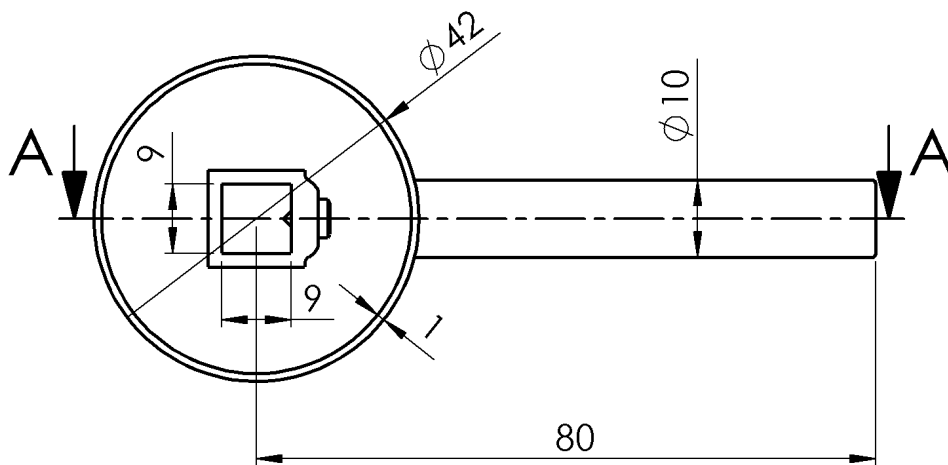

Technisches Arbeitsblatt