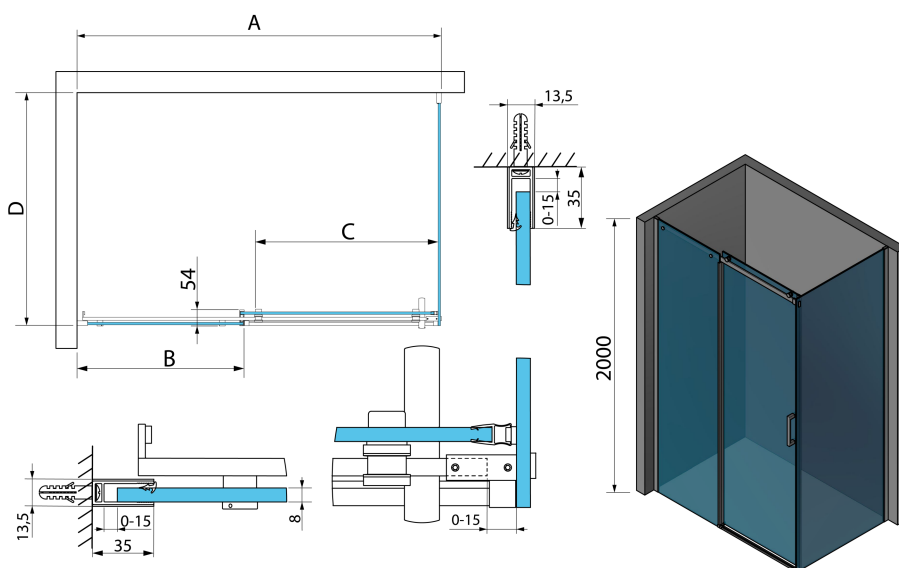

THRON Seitenwand, 1000 mm, Klarglas

Bestellcode: TL3010

Größe

Höhe: 2000 mm

Tiefe: 1000 mm

Eigenschaften

Garantie: 3 Jahre

Technisches Arbeitsblatt

MODEL	A	B	C	D
TL1070-500x	990-1020	458mm	396mm	680-695
TL1080-500x	990-1020	458mm	396mm	780-795
TL1090-500x	990-1020	458mm	396mm	880-895
TL1010-500x	990-1020	458mm	396mm	980-995
TL1170-500x	1090-1110	508mm	446mm	680-695
TL1180-500x	1090-1110	508mm	446mm	780-795
TL1190-500x	1090-1110	508mm	446mm	880-895
TL1110-500x	1090-1110	508mm	446mm	980-995
TL1270-500x	1190-1210	558mm	496mm	680-695
TL1280-500x	1190-1210	558mm	496mm	780-795
TL1290-500x	1190-1210	558mm	496mm	880-895
TL1210-500x	1190-1210	558mm	496mm	980-995
TL1370-500x	1290-1310	608mm	546mm	680-695
TL1380-500x	1290-1310	608mm	546mm	780-795

MODEL	A	B	C	D
TL1390-500x	1290-1310	608mm	546mm	880-895
TL1310-500x	1290-1310	608mm	546mm	980-995
TL1470-500x	1390-1410	658mm	596mm	680-695
TL1480-500x	1390-1410	658mm	596mm	780-795
TL1490-500x	1390-1410	658mm	596mm	880-895
TL1410-500x	1390-1410	658mm	596mm	980-995
TL1570-500x	1490-1510	708mm	646mm	680-695
TL1580-500x	1490-1510	708mm	646mm	780-795
TL1590-500x	1490-1510	708mm	646mm	880-895
TL1510-500x	1490-1510	708mm	646mm	980-995
TL1670-500x	1590-1610	808mm	646mm	680-695
TL1680-500x	1590-1610	808mm	646mm	780-795
TL1690-500x	1590-1610	808mm	646mm	880-895
TL1610-500x	1590-1610	808mm	646mm	980-995