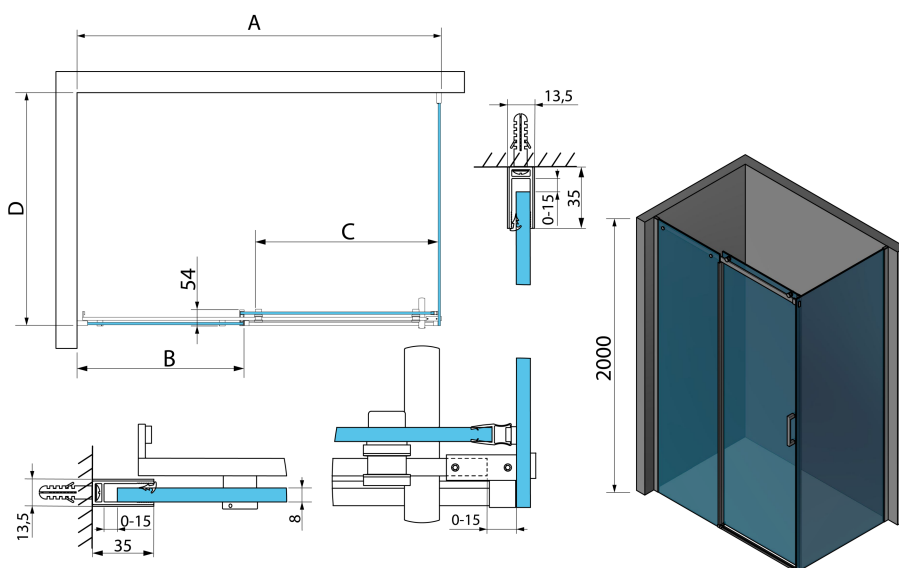

Bestellcode: TL3090

Größe

Höhe: 2000 mm

Tiefe: 900 mm

Eigenschaften

Garantie: 3 Jahre

Technisches Arbeitsblatt

MODEL	A	B	C	D
TL1070-500x	990-1020	458mm	396mm	680-695
TL1080-500x	990-1020	458mm	396mm	780-795
TL1090-500x	990-1020	458mm	396mm	880-895
TL1010-500x	990-1020	458mm	396mm	980-995
TL1170-500x	1090-1110	508mm	446mm	680-695
TL1180-500x	1090-1110	508mm	446mm	780-795
TL1190-500x	1090-1110	508mm	446mm	880-895
TL1110-500x	1090-1110	508mm	446mm	980-995
TL1270-500x	1190-1210	558mm	496mm	680-695
TL1280-500x	1190-1210	558mm	496mm	780-795
TL1290-500x	1190-1210	558mm	496mm	880-895
TL1210-500x	1190-1210	558mm	496mm	980-995
TL1370-500x	1290-1310	608mm	546mm	680-695
TL1380-500x	1290-1310	608mm	546mm	780-795

MODEL	A	B	C	D
TL1390-500x	1290-1310	608mm	546mm	880-895
TL1310-500x	1290-1310	608mm	546mm	980-995
TL1470-500x	1390-1410	658mm	596mm	680-695
TL1480-500x	1390-1410	658mm	596mm	780-795
TL1490-500x	1390-1410	658mm	596mm	880-895
TL1410-500x	1390-1410	658mm	596mm	980-995
TL1570-500x	1490-1510	708mm	646mm	680-695
TL1580-500x	1490-1510	708mm	646mm	780-795
TL1590-500x	1490-1510	708mm	646mm	880-895
TL1510-500x	1490-1510	708mm	646mm	980-995
TL1670-500x	1590-1610	808mm	646mm	680-695
TL1680-500x	1590-1610	808mm	646mm	780-795
TL1690-500x	1590-1610	808mm	646mm	880-895
TL1610-500x	1590-1610	808mm	646mm	980-995