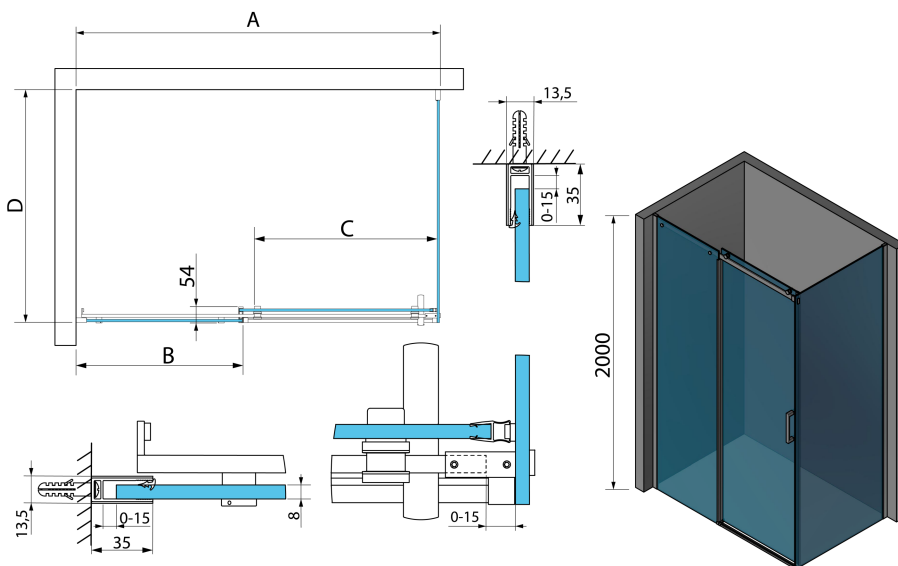

THRON Seitenwand, 700 mm, Klarglas

Bestellcode: TL3070

Größe

Höhe: 2000 mm

Tiefe: 700 mm

Eigenschaften

Garantie: 3 Jahre

Technisches Arbeitsblatt

MODEL	A	B	C	D
TL1070-500x	990-1020	458mm	396mm	680-695
TL1080-500x	990-1020	458mm	396mm	780-795
TL1090-500x	990-1020	458mm	396mm	880-895
TL1010-500x	990-1020	458mm	396mm	980-995
TL1170-500x	1090-1110	508mm	446mm	680-695
TL1180-500x	1090-1110	508mm	446mm	780-795
TL1190-500x	1090-1110	508mm	446mm	880-895
TL1110-500x	1090-1110	508mm	446mm	980-995
TL1270-500x	1190-1210	558mm	496mm	680-695
TL1280-500x	1190-1210	558mm	496mm	780-795
TL1290-500x	1190-1210	558mm	496mm	880-895
TL1210-500x	1190-1210	558mm	496mm	980-995
TL1370-500x	1290-1310	608mm	546mm	680-695
TL1380-500x	1290-1310	608mm	546mm	780-795

MODEL	A	B	C	D
TL1390-500x	1290-1310	608mm	546mm	880-895
TL1310-500x	1290-1310	608mm	546mm	980-995
TL1470-500x	1390-1410	658mm	596mm	680-695
TL1480-500x	1390-1410	658mm	596mm	780-795
TL1490-500x	1390-1410	658mm	596mm	880-895
TL1410-500x	1390-1410	658mm	596mm	980-995
TL1570-500x	1490-1510	708mm	646mm	680-695
TL1580-500x	1490-1510	708mm	646mm	780-795
TL1590-500x	1490-1510	708mm	646mm	880-895
TL1510-500x	1490-1510	708mm	646mm	980-995
TL1670-500x	1590-1610	808mm	646mm	680-695
TL1680-500x	1590-1610	808mm	646mm	780-795
TL1690-500x	1590-1610	808mm	646mm	880-895
TL1610-500x	1590-1610	808mm	646mm	980-995