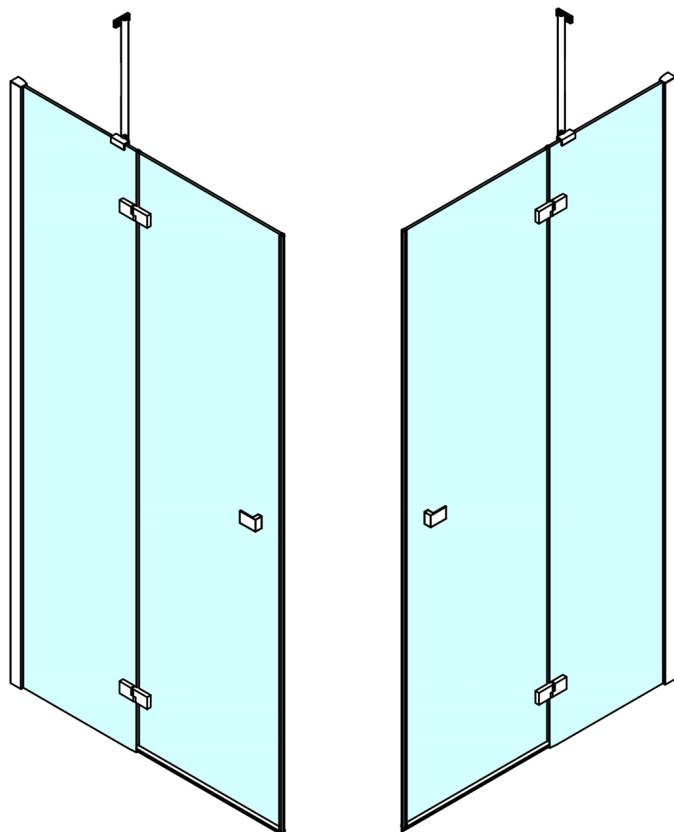

FL10xxL
FL11xxL

FL10xxR
FL11xxR