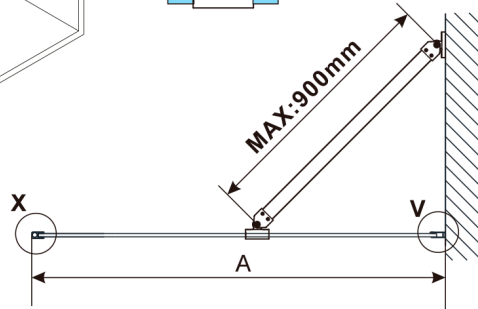

## Rozměry

Šířka: 900 mm  
Výška: 2100 mm

## Technický list

MODEL	A,mm
ES1070, ES1170, ES1270, ES1370, ES1570	690~705
ES1080, ES1180, ES1280, ES1380, ES1580	790~805
ES1090, ES1190, ES1290, ES1390, ES1590	890~905
ES1010, ES1110, ES1210, ES1310, ES1510	990~1005
ES1011, ES1111, ES1211, ES1311, ES1511	1090~1105
ES1012, ES1112, ES1212, ES1312, ES1512	1190~1205
ES1013, ES1113, ES1213, ES1313, ES1513	1290~1305
ES1014, ES1114, ES1214, ES1314, ES1514	1390~1405
ES1015, ES1115, ES1215, ES1315, ES1515	1490~1505

MODEL	A,mm
ES1070, ES1170, ES1270, ES1370, ES1570	690-705
ES1080, ES1180, ES1280, ES1380, ES1580	790-805
ES1090, ES1190, ES1290, ES1390, ES1590	890-905
ES1010, ES1110, ES1210, ES1310, ES1510	990-1005
ES1011, ES1111, ES1211, ES1311, ES1511	1090-1105
ES1012, ES1112, ES1212, ES1312, ES1512	1190-1205