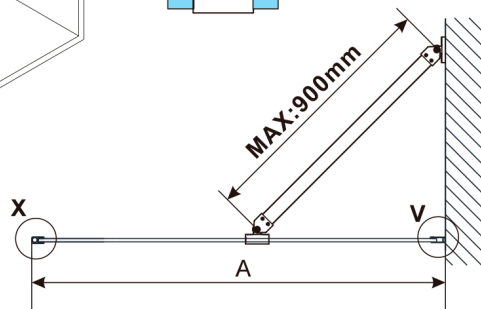

### Rozměry

Šířka: 1100 mm

Výška: 2100 mm

## Technický list

MODEL	A, mm
ES1070, ES1170, ES1270, ES1370, ES1570	690~705
ES1080, ES1180, ES1280, ES1380, ES1580	790~805
ES1090, ES1190, ES1290, ES1390, ES1590	890~905
ES1010, ES1110, ES1210, ES1310, ES1510	990~1005
ES1011, ES1111, ES1211, ES1311, ES1511	1090~1105
ES1012, ES1112, ES1212, ES1312, ES1512	1190~1205
ES1013, ES1113, ES1213, ES1313, ES1513	1290~1305
ES1014, ES1114, ES1214, ES1314, ES1514	1390~1405
ES1015, ES1115, ES1215, ES1315, ES1515	1490~1505

MODEL	A,mm
ES1070, ES1170, ES1270, ES1370, ES1570	690-705
ES1080, ES1180, ES1280, ES1380, ES1580	790-805
ES1090, ES1190, ES1290, ES1390, ES1590	890-905
ES1010, ES1110, ES1210, ES1310, ES1510	990-1005
ES1011, ES1111, ES1211, ES1311, ES1511	1090-1105
ES1012, ES1112, ES1212, ES1312, ES1512	1190-1205