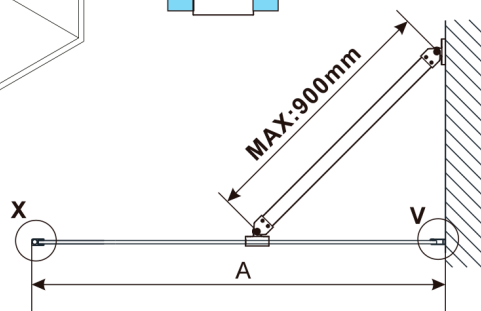

### Rozměry

Výška: 2100 mm

Hloubka: 1200 mm

## Technický list

MODEL	A,mm
ES1070, ES1170, ES1270, ES1370, ES1570	690~705
ES1080, ES1180, ES1280, ES1380, ES1580	790~805
ES1090, ES1190, ES1290, ES1390, ES1590	890~905
ES1010, ES1110, ES1210, ES1310, ES1510	990~1005
ES1011, ES1111, ES1211, ES1311, ES1511	1090~1105
ES1012, ES1112, ES1212, ES1312, ES1512	1190~1205
ES1013, ES1113, ES1213, ES1313, ES1513	1290~1305
ES1014, ES1114, ES1214, ES1314, ES1514	1390~1405
ES1015, ES1115, ES1215, ES1315, ES1515	1490~1505

MODEL	A,mm
ES1070, ES1170, ES1270, ES1370, ES1570	690-705
ES1080, ES1180, ES1280, ES1380, ES1580	790-805
ES1090, ES1190, ES1290, ES1390, ES1590	890-905
ES1010, ES1110, ES1210, ES1310, ES1510	990-1005
ES1011, ES1111, ES1211, ES1311, ES1511	1090-1105
ES1012, ES1112, ES1212, ES1312, ES1512	1190-1205