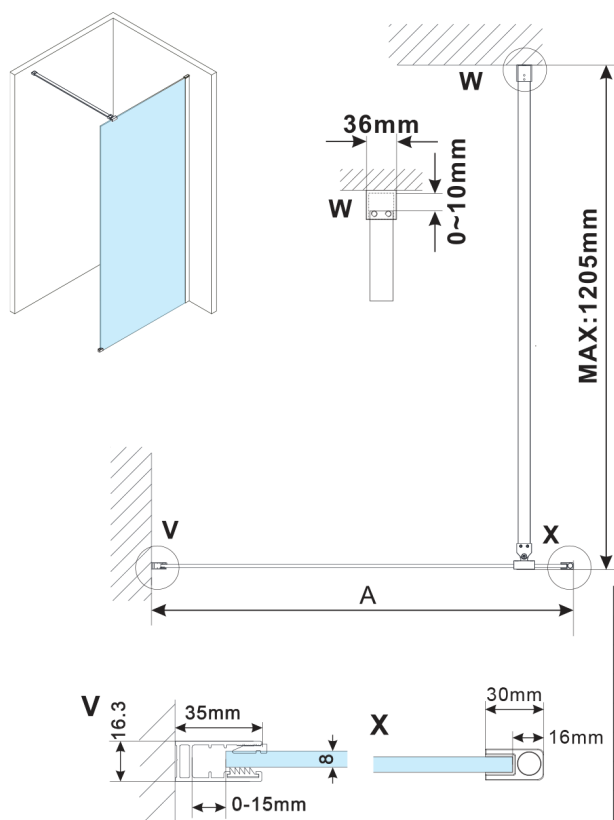

Technický list

MODEL	A,mm
ES1070, ES1170, ES1270, ES1370, ES1570	690~705
ES1080, ES1180, ES1280, ES1380, ES1580	790~805
ES1090, ES1190, ES1290, ES1390, ES1590	890~905
ES1010, ES1110, ES1210, ES1310, ES1510	990~1005
ES1011, ES1111, ES1211, ES1311, ES1511	1090~1105
ES1012, ES1112, ES1212, ES1312, ES1512	1190~1205
ES1013, ES1113, ES1213, ES1313, ES1513	1290~1305
ES1014, ES1114, ES1214, ES1314, ES1514	1390~1405
ES1015, ES1115, ES1215, ES1315, ES1515	1490~1505