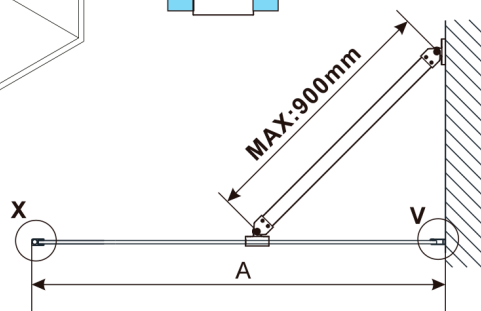

## Rozměry

Výška: 2100 mm

Hloubka: 1200 mm

## Technický list

MODEL	A,mm
ES1070, ES1170, ES1270, ES1370, ES1570	690~705
ES1080, ES1180, ES1280, ES1380, ES1580	790~805
ES1090, ES1190, ES1290, ES1390, ES1590	890~905
ES1010, ES1110, ES1210, ES1310, ES1510	990~1005
ES1011, ES1111, ES1211, ES1311, ES1511	1090~1105
ES1012, ES1112, ES1212, ES1312, ES1512	1190~1205
ES1013, ES1113, ES1213, ES1313, ES1513	1290~1305
ES1014, ES1114, ES1214, ES1314, ES1514	1390~1405
ES1015, ES1115, ES1215, ES1315, ES1515	1490~1505

MODEL	A,mm
ES1070, ES1170, ES1270, ES1370, ES1570	690-705
ES1080, ES1180, ES1280, ES1380, ES1580	790-805
ES1090, ES1190, ES1290, ES1390, ES1590	890-905
ES1010, ES1110, ES1210, ES1310, ES1510	990-1005
ES1011, ES1111, ES1211, ES1311, ES1511	1090-1105
ES1012, ES1112, ES1212, ES1312, ES1512	1190-1205