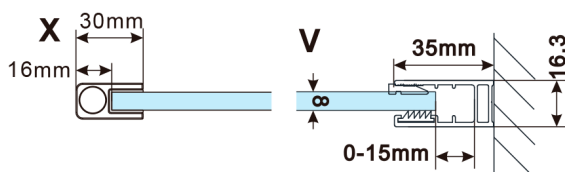

MODEL	A,mm
ES1070, ES1170, ES1270, ES1370, ES1570	690-705
ES1080, ES1180, ES1280, ES1380, ES1580	790-805
ES1090, ES1190, ES1290, ES1390, ES1590	890-905
ES1010, ES1110, ES1210, ES1310, ES1510	990-1005
ES1011, ES1111, ES1211, ES1311, ES1511	1090-1105
ES1012, ES1112, ES1212, ES1312, ES1512	1190-1205