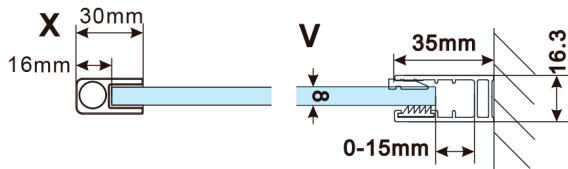

MODEL	A,mm
ES1070, ES1170, ES1270, ES1370, ES1570	690-705
ES1080, ES1180, ES1280, ES1380, ES1580	790-805
ES1090, ES1190, ES1290, ES1390, ES1590	890-905
ES1010, ES1110, ES1210, ES1310, ES1510	990-1005
ES1011, ES1111, ES1211, ES1311, ES1511	1090-1105
ES1012, ES1112, ES1212, ES1312, ES1512	1190-1205