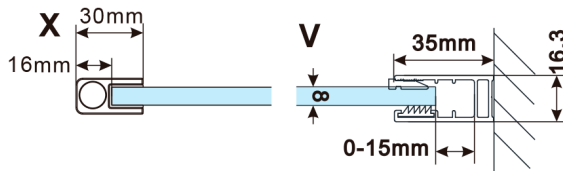

MODEL	A,mm
ES1070, ES1170, ES1270, ES1370, ES1570	690-705
ES1080, ES1180, ES1280, ES1380, ES1580	790-805
ES1090, ES1190, ES1290, ES1390, ES1590	890-905
ES1010, ES1110, ES1210, ES1310, ES1510	990-1005
ES1011, ES1111, ES1211, ES1311, ES1511	1090-1105
ES1012, ES1112, ES1212, ES1312, ES1512	1190-1205