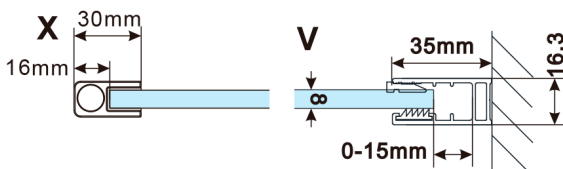

Objednací kód: ES1110

Rozměry

Šířka: 967 mm
 Výška: 2100 mm

Parametry

Záruka: 3 roky

Technický list

| MODEL | A,mm |
|--|-----------|
| ES1070, ES1170, ES1270, ES1370, ES1570 | 690~705 |
| ES1080, ES1180, ES1280, ES1380, ES1580 | 790~805 |
| ES1090, ES1190, ES1290, ES1390, ES1590 | 890~905 |
| ES1010, ES1110, ES1210, ES1310, ES1510 | 990~1005 |
| ES1011, ES1111, ES1211, ES1311, ES1511 | 1090~1105 |
| ES1012, ES1112, ES1212, ES1312, ES1512 | 1190~1205 |
| ES1013, ES1113, ES1213, ES1313, ES1513 | 1290~1305 |
| ES1014, ES1114, ES1214, ES1314, ES1514 | 1390~1405 |
| ES1015, ES1115, ES1215, ES1315, ES1515 | 1490~1505 |

| MODEL | A,mm |
|--|-----------|
| ES1070, ES1170, ES1270, ES1370, ES1570 | 690-705 |
| ES1080, ES1180, ES1280, ES1380, ES1580 | 790-805 |
| ES1090, ES1190, ES1290, ES1390, ES1590 | 890-905 |
| ES1010, ES1110, ES1210, ES1310, ES1510 | 990-1005 |
| ES1011, ES1111, ES1211, ES1311, ES1511 | 1090-1105 |
| ES1012, ES1112, ES1212, ES1312, ES1512 | 1190-1205 |
| ES1013, ES1113, ES1213, ES1313, ES1513 | 1290-1305 |
| ES1014, ES1114, ES1214, ES1314, ES1514 | 1390-1405 |
| ES1015, ES1115, ES1215, ES1315, ES1515 | 1490-1505 |