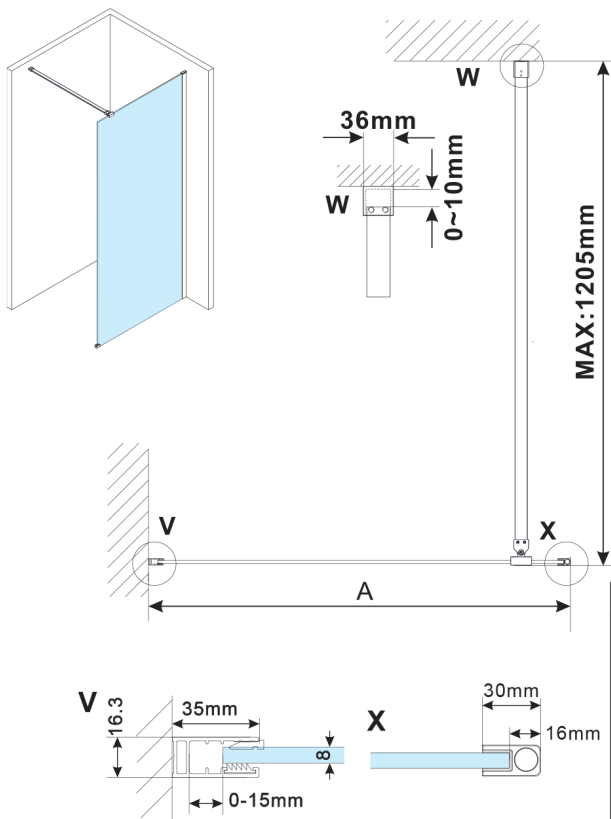

Objednací kód: ES1110

Rozměry

Šířka: 967 mm
 Výška: 2100 mm

Parametry

Záruka: 3 roky

Technický list

| MODEL | A,mm |
|--|-----------|
| ES1070, ES1170, ES1270, ES1370, ES1570 | 690~705 |
| ES1080, ES1180, ES1280, ES1380, ES1580 | 790~805 |
| ES1090, ES1190, ES1290, ES1390, ES1590 | 890~905 |
| ES1010, ES1110, ES1210, ES1310, ES1510 | 990~1005 |
| ES1011, ES1111, ES1211, ES1311, ES1511 | 1090~1105 |
| ES1012, ES1112, ES1212, ES1312, ES1512 | 1190~1205 |
| ES1013, ES1113, ES1213, ES1313, ES1513 | 1290~1305 |
| ES1014, ES1114, ES1214, ES1314, ES1514 | 1390~1405 |
| ES1015, ES1115, ES1215, ES1315, ES1515 | 1490~1505 |

| MODEL | A,mm |
|--|-----------|
| ES1070, ES1170, ES1270, ES1370, ES1570 | 690-705 |
| ES1080, ES1180, ES1280, ES1380, ES1580 | 790-805 |
| ES1090, ES1190, ES1290, ES1390, ES1590 | 890-905 |
| ES1010, ES1110, ES1210, ES1310, ES1510 | 990-1005 |
| ES1011, ES1111, ES1211, ES1311, ES1511 | 1090-1105 |
| ES1012, ES1112, ES1212, ES1312, ES1512 | 1190-1205 |
| ES1013, ES1113, ES1213, ES1313, ES1513 | 1290-1305 |
| ES1014, ES1114, ES1214, ES1314, ES1514 | 1390-1405 |
| ES1015, ES1115, ES1215, ES1315, ES1515 | 1490-1505 |