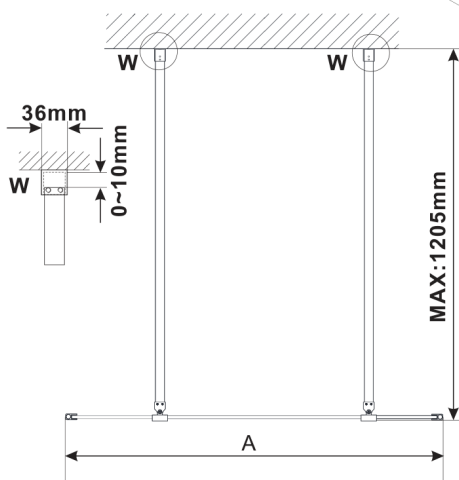

Objednací kód: ES1110

Rozměry

Šířka: 967 mm
 Výška: 2100 mm

Parametry

Záruka: 3 roky

Technický list

| MODEL | A,mm |
|--|-----------|
| ES1070, ES1170, ES1270, ES1370, ES1570 | 690~705 |
| ES1080, ES1180, ES1280, ES1380, ES1580 | 790~805 |
| ES1090, ES1190, ES1290, ES1390, ES1590 | 890~905 |
| ES1010, ES1110, ES1210, ES1310, ES1510 | 990~1005 |
| ES1011, ES1111, ES1211, ES1311, ES1511 | 1090~1105 |
| ES1012, ES1112, ES1212, ES1312, ES1512 | 1190~1205 |
| ES1013, ES1113, ES1213, ES1313, ES1513 | 1290~1305 |
| ES1014, ES1114, ES1214, ES1314, ES1514 | 1390~1405 |
| ES1015, ES1115, ES1215, ES1315, ES1515 | 1490~1505 |

| MODEL | A,mm |
|--|-----------|
| ES1070, ES1170, ES1270, ES1370, ES1570 | 690-705 |
| ES1080, ES1180, ES1280, ES1380, ES1580 | 790-805 |
| ES1090, ES1190, ES1290, ES1390, ES1590 | 890-905 |
| ES1010, ES1110, ES1210, ES1310, ES1510 | 990-1005 |
| ES1011, ES1111, ES1211, ES1311, ES1511 | 1090-1105 |
| ES1012, ES1112, ES1212, ES1312, ES1512 | 1190-1205 |
| ES1013, ES1113, ES1213, ES1313, ES1513 | 1290-1305 |
| ES1014, ES1114, ES1214, ES1314, ES1514 | 1390-1405 |
| ES1015, ES1115, ES1215, ES1315, ES1515 | 1490-1505 |