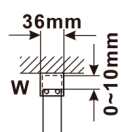

Objednací kód: ES1110

Rozměry

Šířka: 967 mm
 Výška: 2100 mm

Parametry

Záruka: 3 roky

Technický list

| MODEL | A,mm |
|--|-----------|
| ES1070, ES1170, ES1270, ES1370, ES1570 | 690~705 |
| ES1080, ES1180, ES1280, ES1380, ES1580 | 790~805 |
| ES1090, ES1190, ES1290, ES1390, ES1590 | 890~905 |
| ES1010, ES1110, ES1210, ES1310, ES1510 | 990~1005 |
| ES1011, ES1111, ES1211, ES1311, ES1511 | 1090~1105 |
| ES1012, ES1112, ES1212, ES1312, ES1512 | 1190~1205 |
| ES1013, ES1113, ES1213, ES1313, ES1513 | 1290~1305 |
| ES1014, ES1114, ES1214, ES1314, ES1514 | 1390~1405 |
| ES1015, ES1115, ES1215, ES1315, ES1515 | 1490~1505 |

| MODEL | A,mm |
|--|-----------|
| ES1070, ES1170, ES1270, ES1370, ES1570 | 690-705 |
| ES1080, ES1180, ES1280, ES1380, ES1580 | 790-805 |
| ES1090, ES1190, ES1290, ES1390, ES1590 | 890-905 |
| ES1010, ES1110, ES1210, ES1310, ES1510 | 990-1005 |
| ES1011, ES1111, ES1211, ES1311, ES1511 | 1090-1105 |
| ES1012, ES1112, ES1212, ES1312, ES1512 | 1190-1205 |
| ES1013, ES1113, ES1213, ES1313, ES1513 | 1290-1305 |
| ES1014, ES1114, ES1214, ES1314, ES1514 | 1390-1405 |
| ES1015, ES1115, ES1215, ES1315, ES1515 | 1490-1505 |