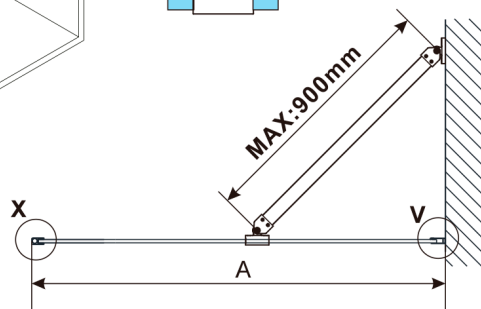

Objednací kód: ES1110

Rozměry

Šířka: 967 mm
 Výška: 2100 mm

Parametry

Záruka: 3 roky

Technický list

| MODEL | A,mm |
|--|-----------|
| ES1070, ES1170, ES1270, ES1370, ES1570 | 690~705 |
| ES1080, ES1180, ES1280, ES1380, ES1580 | 790~805 |
| ES1090, ES1190, ES1290, ES1390, ES1590 | 890~905 |
| ES1010, ES1110, ES1210, ES1310, ES1510 | 990~1005 |
| ES1011, ES1111, ES1211, ES1311, ES1511 | 1090~1105 |
| ES1012, ES1112, ES1212, ES1312, ES1512 | 1190~1205 |
| ES1013, ES1113, ES1213, ES1313, ES1513 | 1290~1305 |
| ES1014, ES1114, ES1214, ES1314, ES1514 | 1390~1405 |
| ES1015, ES1115, ES1215, ES1315, ES1515 | 1490~1505 |

| MODEL | A,mm |
|--|-----------|
| ES1070, ES1170, ES1270, ES1370, ES1570 | 690-705 |
| ES1080, ES1180, ES1280, ES1380, ES1580 | 790-805 |
| ES1090, ES1190, ES1290, ES1390, ES1590 | 890-905 |
| ES1010, ES1110, ES1210, ES1310, ES1510 | 990-1005 |
| ES1011, ES1111, ES1211, ES1311, ES1511 | 1090-1105 |
| ES1012, ES1112, ES1212, ES1312, ES1512 | 1190-1205 |
| ES1013, ES1113, ES1213, ES1313, ES1513 | 1290-1305 |
| ES1014, ES1114, ES1214, ES1314, ES1514 | 1390-1405 |
| ES1015, ES1115, ES1215, ES1315, ES1515 | 1490-1505 |