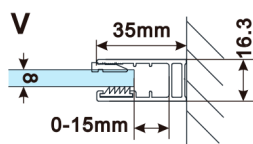

Objednací kód: ES1110

Rozměry

Šířka: 967 mm
 Výška: 2100 mm

Parametry

Záruka: 3 roky

Technický list

| MODEL | A,mm |
|--|-----------|
| ES1070, ES1170, ES1270, ES1370, ES1570 | 690~705 |
| ES1080, ES1180, ES1280, ES1380, ES1580 | 790~805 |
| ES1090, ES1190, ES1290, ES1390, ES1590 | 890~905 |
| ES1010, ES1110, ES1210, ES1310, ES1510 | 990~1005 |
| ES1011, ES1111, ES1211, ES1311, ES1511 | 1090~1105 |
| ES1012, ES1112, ES1212, ES1312, ES1512 | 1190~1205 |
| ES1013, ES1113, ES1213, ES1313, ES1513 | 1290~1305 |
| ES1014, ES1114, ES1214, ES1314, ES1514 | 1390~1405 |
| ES1015, ES1115, ES1215, ES1315, ES1515 | 1490~1505 |

| MODEL | A,mm |
|--|-----------|
| ES1070, ES1170, ES1270, ES1370, ES1570 | 690-705 |
| ES1080, ES1180, ES1280, ES1380, ES1580 | 790-805 |
| ES1090, ES1190, ES1290, ES1390, ES1590 | 890-905 |
| ES1010, ES1110, ES1210, ES1310, ES1510 | 990-1005 |
| ES1011, ES1111, ES1211, ES1311, ES1511 | 1090-1105 |
| ES1012, ES1112, ES1212, ES1312, ES1512 | 1190-1205 |
| ES1013, ES1113, ES1213, ES1313, ES1513 | 1290-1305 |
| ES1014, ES1114, ES1214, ES1314, ES1514 | 1390-1405 |
| ES1015, ES1115, ES1215, ES1315, ES1515 | 1490-1505 |