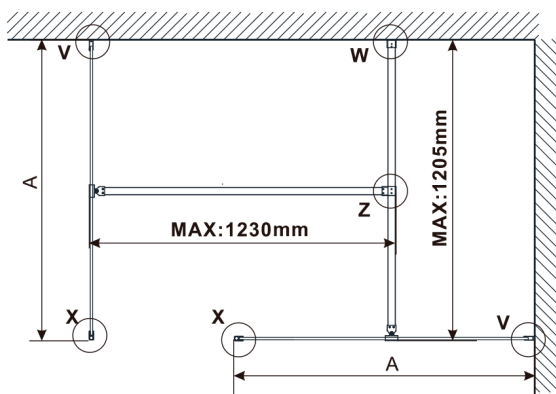

Objednací kód: ES1110

Rozměry

Šířka: 967 mm
 Výška: 2100 mm

Parametry

Záruka: 3 roky

Technický list

| MODEL | A,mm |
|--|-----------|
| ES1070, ES1170, ES1270, ES1370, ES1570 | 690~705 |
| ES1080, ES1180, ES1280, ES1380, ES1580 | 790~805 |
| ES1090, ES1190, ES1290, ES1390, ES1590 | 890~905 |
| ES1010, ES1110, ES1210, ES1310, ES1510 | 990~1005 |
| ES1011, ES1111, ES1211, ES1311, ES1511 | 1090~1105 |
| ES1012, ES1112, ES1212, ES1312, ES1512 | 1190~1205 |
| ES1013, ES1113, ES1213, ES1313, ES1513 | 1290~1305 |
| ES1014, ES1114, ES1214, ES1314, ES1514 | 1390~1405 |
| ES1015, ES1115, ES1215, ES1315, ES1515 | 1490~1505 |

| MODEL | A,mm |
|--|-----------|
| ES1070, ES1170, ES1270, ES1370, ES1570 | 690-705 |
| ES1080, ES1180, ES1280, ES1380, ES1580 | 790-805 |
| ES1090, ES1190, ES1290, ES1390, ES1590 | 890-905 |
| ES1010, ES1110, ES1210, ES1310, ES1510 | 990-1005 |
| ES1011, ES1111, ES1211, ES1311, ES1511 | 1090-1105 |
| ES1012, ES1112, ES1212, ES1312, ES1512 | 1190-1205 |
| ES1013, ES1113, ES1213, ES1313, ES1513 | 1290-1305 |
| ES1014, ES1114, ES1214, ES1314, ES1514 | 1390-1405 |
| ES1015, ES1115, ES1215, ES1315, ES1515 | 1490-1505 |