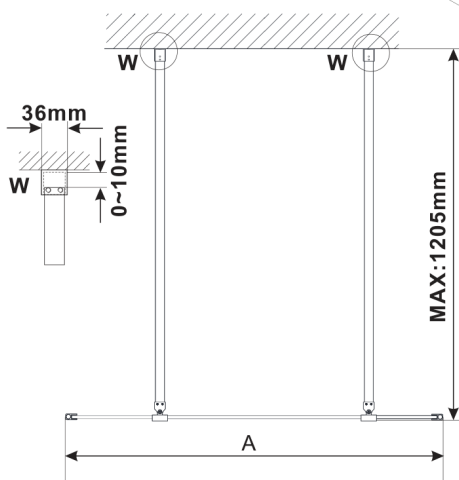

Objednací kód: ES1014

Rozměry

Šířka: 1367 mm

Výška: 2100 mm

Parametry

Záruka: 3 roky

Technický list

MODEL	A,mm
ES1070, ES1170, ES1270, ES1370, ES1570	690~705
ES1080, ES1180, ES1280, ES1380, ES1580	790~805
ES1090, ES1190, ES1290, ES1390, ES1590	890~905
ES1010, ES1110, ES1210, ES1310, ES1510	990~1005
ES1011, ES1111, ES1211, ES1311, ES1511	1090~1105
ES1012, ES1112, ES1212, ES1312, ES1512	1190~1205
ES1013, ES1113, ES1213, ES1313, ES1513	1290~1305
ES1014, ES1114, ES1214, ES1314, ES1514	1390~1405
ES1015, ES1115, ES1215, ES1315, ES1515	1490~1505

MODEL	A, mm
ES1070, ES1170, ES1270, ES1370, ES1570	699
ES1080, ES1180, ES1280, ES1380, ES1580	799
ES1090, ES1190, ES1290, ES1390, ES1590	899
ES1010, ES1110, ES1210, ES1310, ES1510	999
ES1011, ES1111, ES1211, ES1311, ES1511	1099
ES1012, ES1112, ES1212, ES1312, ES1512	1199
ES1013, ES1113, ES1213, ES1313, ES1513	1299
ES1014, ES1114, ES1214, ES1314, ES1514	1399
ES1015, ES1115, ES1215, ES1315, ES1515	1499

MODEL	A,mm
ES1070, ES1170, ES1270, ES1370, ES1570	690-705
ES1080, ES1180, ES1280, ES1380, ES1580	790-805
ES1090, ES1190, ES1290, ES1390, ES1590	890-905
ES1010, ES1110, ES1210, ES1310, ES1510	990-1005
ES1011, ES1111, ES1211, ES1311, ES1511	1090-1105
ES1012, ES1112, ES1212, ES1312, ES1512	1190-1205
ES1013, ES1113, ES1213, ES1313, ES1513	1290-1305
ES1014, ES1114, ES1214, ES1314, ES1514	1390-1405
ES1015, ES1115, ES1215, ES1315, ES1515	1490-1505