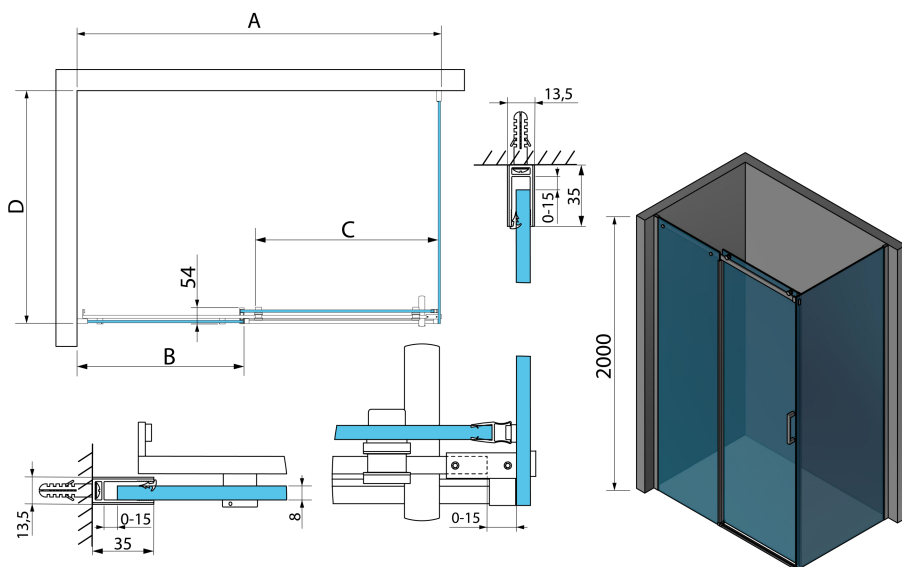

THRON ROUND obdélníkový sprchový kout 1600x1000mm, kulaté pojezdy

Objednací kód: TL1610-5005

Rozměry

Šířka: 1600 mm
Výška: 2000 mm
Hloubka: 1000 mm

Parametry

Záruka: 2 roky

Technický list

| MODEL | A | B | C | D |
|-------------|-----------|-------|-------|---------|
| TL1070-500x | 990-1020 | 458mm | 396mm | 680-695 |
| TL1080-500x | 990-1020 | 458mm | 396mm | 780-795 |
| TL1090-500x | 990-1020 | 458mm | 396mm | 880-895 |
| TL1010-500x | 990-1020 | 458mm | 396mm | 980-995 |
| TL1170-500x | 1090-1110 | 508mm | 446mm | 680-695 |
| TL1180-500x | 1090-1110 | 508mm | 446mm | 780-795 |
| TL1190-500x | 1090-1110 | 508mm | 446mm | 880-895 |
| TL1110-500x | 1090-1110 | 508mm | 446mm | 980-995 |
| TL1270-500x | 1190-1210 | 558mm | 496mm | 680-695 |
| TL1280-500x | 1190-1210 | 558mm | 496mm | 780-795 |
| TL1290-500x | 1190-1210 | 558mm | 496mm | 880-895 |
| TL1210-500x | 1190-1210 | 558mm | 496mm | 980-995 |
| TL1370-500x | 1290-1310 | 608mm | 546mm | 680-695 |
| TL1380-500x | 1290-1310 | 608mm | 546mm | 780-795 |

| MODEL | A | B | C | D |
|-------------|-----------|-------|-------|---------|
| TL1390-500x | 1290-1310 | 608mm | 546mm | 880-895 |
| TL1310-500x | 1290-1310 | 608mm | 546mm | 980-995 |
| TL1470-500x | 1390-1410 | 658mm | 596mm | 680-695 |
| TL1480-500x | 1390-1410 | 658mm | 596mm | 780-795 |
| TL1490-500x | 1390-1410 | 658mm | 596mm | 880-895 |
| TL1410-500x | 1390-1410 | 658mm | 596mm | 980-995 |
| TL1570-500x | 1490-1510 | 708mm | 646mm | 680-695 |
| TL1580-500x | 1490-1510 | 708mm | 646mm | 780-795 |
| TL1590-500x | 1490-1510 | 708mm | 646mm | 880-895 |
| TL1510-500x | 1490-1510 | 708mm | 646mm | 980-995 |
| TL1670-500x | 1590-1610 | 808mm | 646mm | 680-695 |
| TL1680-500x | 1590-1610 | 808mm | 646mm | 780-795 |
| TL1690-500x | 1590-1610 | 808mm | 646mm | 880-895 |
| TL1610-500x | 1590-1610 | 808mm | 646mm | 980-995 |