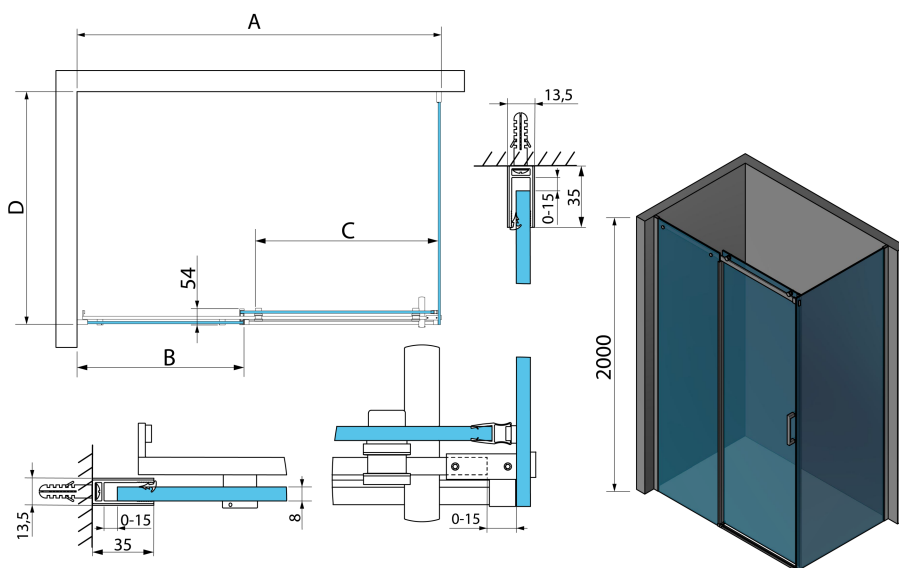

THRON SQUARE obdélníkový sprchový kout 1300x900mm, hranaté pojedy

Objednací kód: TL1390-5002

Rozměry

Šířka: 1300 mm
 Výška: 2000 mm
 Hloubka: 900 mm

Parametry

Záruka: 2 roky

Technický list

| MODEL | A | B | C | D |
|-------------|-----------|-------|-------|---------|
| TL1070-500x | 990-1020 | 458mm | 396mm | 680-695 |
| TL1080-500x | 990-1020 | 458mm | 396mm | 780-795 |
| TL1090-500x | 990-1020 | 458mm | 396mm | 880-895 |
| TL1010-500x | 990-1020 | 458mm | 396mm | 980-995 |
| TL1170-500x | 1090-1110 | 508mm | 446mm | 680-695 |
| TL1180-500x | 1090-1110 | 508mm | 446mm | 780-795 |
| TL1190-500x | 1090-1110 | 508mm | 446mm | 880-895 |
| TL1110-500x | 1090-1110 | 508mm | 446mm | 980-995 |
| TL1270-500x | 1190-1210 | 558mm | 496mm | 680-695 |
| TL1280-500x | 1190-1210 | 558mm | 496mm | 780-795 |
| TL1290-500x | 1190-1210 | 558mm | 496mm | 880-895 |
| TL1210-500x | 1190-1210 | 558mm | 496mm | 980-995 |
| TL1370-500x | 1290-1310 | 608mm | 546mm | 680-695 |
| TL1380-500x | 1290-1310 | 608mm | 546mm | 780-795 |

| MODEL | A | B | C | D |
|-------------|-----------|-------|-------|---------|
| TL1390-500x | 1290-1310 | 608mm | 546mm | 880-895 |
| TL1310-500x | 1290-1310 | 608mm | 546mm | 980-995 |
| TL1470-500x | 1390-1410 | 658mm | 596mm | 680-695 |
| TL1480-500x | 1390-1410 | 658mm | 596mm | 780-795 |
| TL1490-500x | 1390-1410 | 658mm | 596mm | 880-895 |
| TL1410-500x | 1390-1410 | 658mm | 596mm | 980-995 |
| TL1570-500x | 1490-1510 | 708mm | 646mm | 680-695 |
| TL1580-500x | 1490-1510 | 708mm | 646mm | 780-795 |
| TL1590-500x | 1490-1510 | 708mm | 646mm | 880-895 |
| TL1510-500x | 1490-1510 | 708mm | 646mm | 980-995 |
| TL1670-500x | 1590-1610 | 808mm | 646mm | 680-695 |
| TL1680-500x | 1590-1610 | 808mm | 646mm | 780-795 |
| TL1690-500x | 1590-1610 | 808mm | 646mm | 880-895 |
| TL1610-500x | 1590-1610 | 808mm | 646mm | 980-995 |