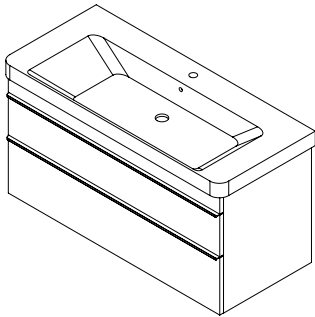

SITIA

BATHROOM FURNITURE

SITIA

SITIA

TH11050
THALIE 50x46 cm

46,4x70x44 cm
SI050-XXXX

TH11060
THALIE 60x46 cm

56,4x70x44 cm
SI060-XXXX

TH11080
THALIE 80x46 cm

75,6x50x44 cm
SI080-XXXX

TH11105
THALIE 105x46 cm

101,4x50x44 cm
SI105-XXXX

TH11120
THALIE 120x46 cm

116x50x44 cm
SI120-XXXX

35x172x32 cm
SI230-XXXX

46,7x172x32 cm
SI450-XXXX