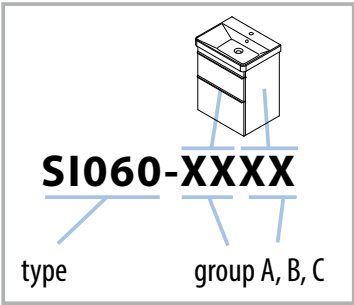

SITIA

BATHROOM FURNITURE

SITIA

SITIA

TH11050
THALIE 50x46 cm

46,4x70x44 cm
SI050-XXXX

TH11060
THALIE 60x46 cm

56,4x70x44 cm
SI060-XXXX

TH11080
THALIE 80x46 cm

75,6x50x44 cm
SI080-XXXX

TH11105
THALIE 105x46 cm

101,4x50x44 cm
SI105-XXXX

TH11120
THALIE 120x46 cm

116x50x44 cm
SI120-XXXX

35x172x32 cm
SI230-XXXX

46,7x172x32 cm
SI450-XXXX

372x36x323 mm

LD002

2 pcs 114x36x323 mm

LD010

6 pcs 100x65x100 mm
4 pcs 100x65x150 mm

LD004

2 pcs 150x140x300 mm
2 pcs 150x140x220 mm

 **sapho**