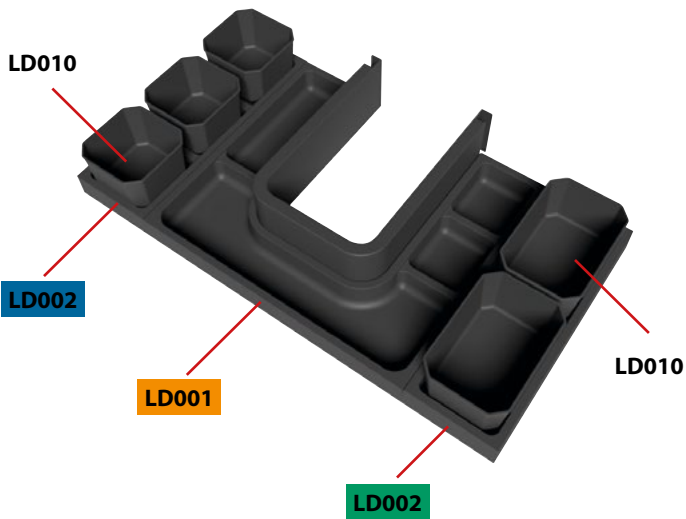

RAL7031

23 door/drawer only

THALIE - ceramic

Handles

black matt
SA350B 345 mm
SA500B 562 mm
SA600B 562 mm
SA800B 754 mm
SA105B 1012 mm

black matt
SA120BR 577 mm
SA120BL 577 mm

LINDO organizers

LD001

372x36x323 mm

LD002

2 pcs 114x36x323 mm

LD010

6 pcs 100x65x100 mm
4 pcs 100x65x150 mm

LD004

2 pcs 150x140x300 mm
2 pcs 150x140x220 mm

 **sapho**