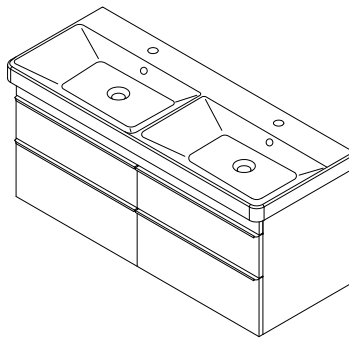

SITIA

BATHROOM FURNITURE

SITIA

SITIA

TH11050
THALIE 50x46 cm

46,4x70x44 cm
SI050-XXXX

TH11060
THALIE 60x46 cm

56,4x70x44 cm
SI060-XXXX

TH11080
THALIE 80x46 cm

75,6x50x44 cm
SI080-XXXX

TH11105
THALIE 105x46 cm

101,4x50x44 cm
SI105-XXXX

TH11120
THALIE 120x46 cm

116x50x44 cm
SI120-XXXX

35x172x32 cm
SI230-XXXX

46,7x172x32 cm
SI450-XXXX