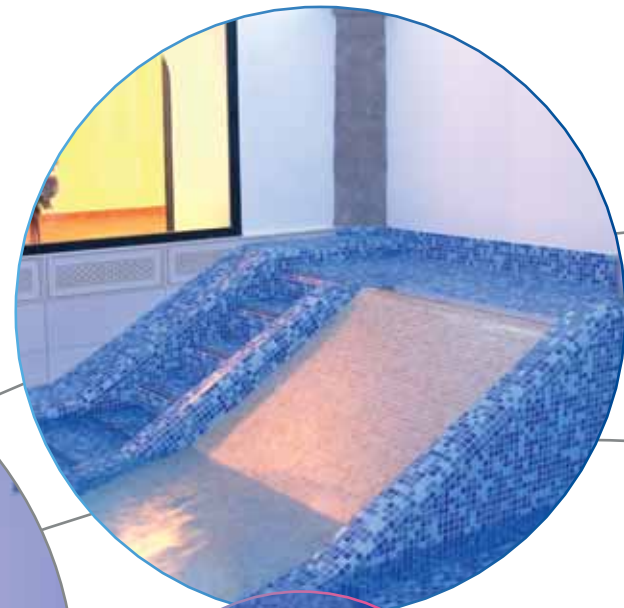

BAZÉNY A ATRAKCE PRO DOMÁCÍ I VEŘEJNÉ POUŽITÍ

zastavte se na chvíli a dopřejte si příjemnou relaxaci

Dáme Vám to nejlepší čeho lze v současnosti dosáhnout

- originálně a detailně řešený návrh mozaikou obloženého bazénu, zážitkových částí i oblíbených bazénových atrakcí
- nejmodernější bazénovou technologií včetně špičkového ošetření bazénové vody ozónem